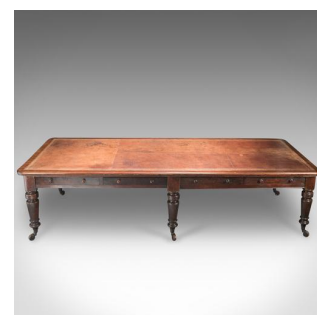

Very Large Antique Library Table, Mahogany, Victorian, Boardroom c.1870

DESCRIPTION

Our Stock # 13.0715

This is a very large antique library table in mahogany with leather top. A Victorian boardroom table dating to the mid 19th century, circa 1870.

Rare to find in such large proportions, this table stands upon six stout baluster turned legs, riding upon the original grand ceramic castors in brass cups.

Four frieze drawers either side are dressed with turned pulls and offer plenty of storage space within.

The twin tooled and gold leafed leather top is beautifully patinated with all the hallmarks of a busy life yet still in good serviceable order adding charm and character to the piece.

Robust with solid joints and construction the table is offered in original condition but could be refinished for an additional cost if desired.

Search [London Fine for #13.0715](#) , or scan the QR code for more photos and details

DIMENSIONS

Max Width: 305cm (120")

Max Depth: 127cm (50")

Max Height: 77cm (30.25")

Knee Height: 58cm (23")