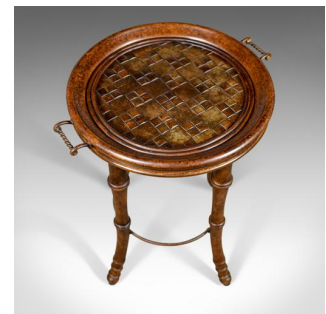

Circular Tray Table, Chinese Faux Bamboo and Walnut, Late 20th Century

DESCRIPTION

Our Stock # 11.3502

This is a circular tray table, Chinese with faux bamboo and walnut dating to the late 20th century.

- Well made and presented and wonderfully practical
- The stout circular tray lipped beneath to locate snugly over the table top
- Featuring an attractive squared patterned design
- Lifted with a pair of steel, twisted handles
- The table displaying a faux burr walnut finish
- Over well cast metal legs in the form of bamboo
- Turned out at the foot for stability
- United by a circular bar stretcher

Solid joints and construction, delivered waxed, polished and ready for the home.

Search [London Fine for #11.3502](#) , or scan the QR code for more photos and details

DIMENSIONS

Max Width: 49cm (19.25")