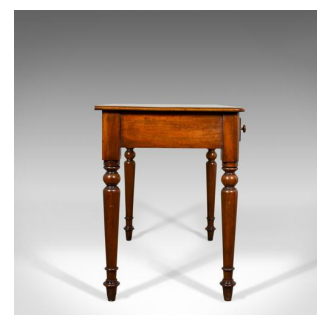

Antique Side Table, English, Mahogany, 19th Century, Circa 1860

DESCRIPTION

Our Stock # 11.3492

This is an antique side table, an English piece in mahogany dating to the mid 19th century circa 1860.

- A super piece with elegant lines and in good proportion
- Warm honey hues in wax polished finish of the mahogany
- Pleasingly patinated, the top displays well with moulded edge detail
- Rounded corners to the front and lipped at the back for close wall placement
- A pair of frieze drawers dressed with turned pulls
- Featuring hand cut dovetail joints and mahogany linings
- Raised on turned and tapered legs
- Of quality craftsmanship

An attractive piece ideal for the drawing room or hall. Solid joints and construction, delivered waxed, polished and ready for the home.

Search [London Fine for #11.3492](#) , or scan the QR code for more photos and details

DIMENSIONS

Max Width: 100cm (39.25")

Max Depth: 53.5cm (21")

Max Height: 69cm (27.25")