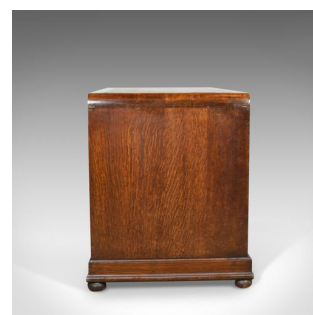

Antique Art Deco Desk, English Oak, Early 20th Century Circa 1930

DESCRIPTION

Our Stock # 11.3467

This is an antique Art Deco pedestal desk in English oak dating to the early 20th century circa 1930.

- Desirable, classic form with contemporary practical function
- Attractive honey tones to the well figured English oak
- Displaying wisps of medullary rays in the wax polished finish
- The twin pedestals skirted with moulded plinths raised on bun feet
- Classic curved lines wrap around the upper edge
- The Rexine writing surface with aged appeal
- Two suites of four graduated drawers
- Flank a central, frieze drawer over shaped knee hole
- The shaped upper drawers with foliate carved plates
- Complete with tassle moulded pendant drop handles

Search [London Fine for #11.3467](#) , or scan the QR code for more photos and details

DIMENSIONS

Max Width: 125cm (49.25")

Max Depth: 65cm (25.5")

Max Height: 76cm (30")

Knee hole Width: 53cm (20.75")

Knee hole Height: 62cm (24.5")