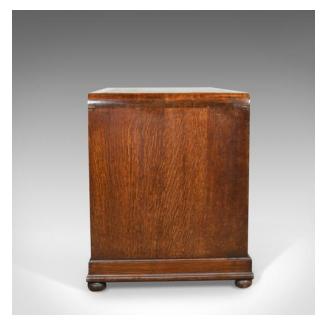

Antique Art Deco Desk, English Oak, Early 20th Century Circa 1930

DESCRIPTION

Our Stock # 11.3467

This is an antique Art Deco pedestal desk in English oak dating to the early 20th century circa 1930.

- Desirable, classic form with contemporary practical function
- Attractive honey tones to the well figured English oak
- Displaying wisps of medullary rays in the wax polished finish
- The twin pedestals skirted with moulded plinths raised on bun feet
- Classic curved lines wrap around the upper edge
- The Rexine writing surface with aged appeal
- Two suites of four graduated drawers
- Flank a central, frieze drawer over shaped knee hole
- The shaped upper drawers with foliate carved plates
- Complete with tassle moulded pendant drop handles

Search [London Fine for #11.3467](#) , or scan the QR code for more photos and details

DIMENSIONS

Max Width: 125cm (49.25")

Max Depth: 65cm (25.5")

Max Height: 76cm (30")

Kneehole Width: 53cm (20.75")

Kneehole Height: 62cm (24.5")