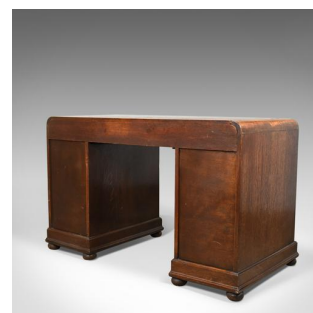

Antique Art Deco Desk, English Oak, Early 20th Century Circa 1930

DESCRIPTION

Our Stock # 11.3467

This is an antique Art Deco pedestal desk in English oak dating to the early 20th century circa 1930.

- Desirable, classic form with contemporary practical function
- Attractive honey tones to the well figured English oak
- Displaying wisps of medullary rays in the wax polished finish
- The twin pedestals skirted with moulded plinths raised on bun feet
- Classic curved lines wrap around the upper edge
- The Rexine writing surface with aged appeal
- Two suites of four graduated drawers
- Flank a central, frieze drawer over shaped knee hole
- The shaped upper drawers with foliate carved plates
- Complete with tassle moulded pendant drop handles

Search [London Fine for #11.3467](#) , or scan the QR code for more photos and details

DIMENSIONS

Max Width: 125cm (49.25")

Max Depth: 65cm (25.5")

Max Height: 76cm (30")

Knee hole Width: 53cm (20.75")

Knee hole Height: 62cm (24.5")