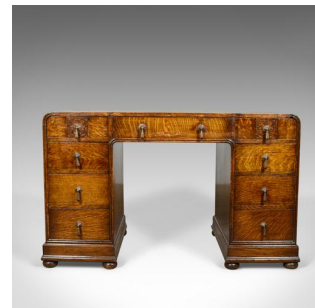

Antique Art Deco Desk, English Oak, Early 20th Century Circa 1930

DESCRIPTION

Our Stock # 11.3467

This is an antique Art Deco pedestal desk in English oak dating to the early 20th century circa 1930.

- Desirable, classic form with contemporary practical function
- Attractive honey tones to the well figured English oak
- Displaying wisps of medullary rays in the wax polished finish
- The twin pedestals skirted with moulded plinths raised on bun feet
- Classic curved lines wrap around the upper edge
- The Rexine writing surface with aged appeal
- Two suites of four graduated drawers
- Flank a central, frieze drawer over shaped knee hole
- The shaped upper drawers with foliate carved plates
- Complete with tassle moulded pendant drop handles

Search [London Fine for #11.3467](#) , or scan the QR code for more photos and details

DIMENSIONS

Max Width: 125cm (49.25")

Max Depth: 65cm (25.5")

Max Height: 76cm (30")

Kneehole Width: 53cm (20.75")

Kneehole Height: 62cm (24.5")