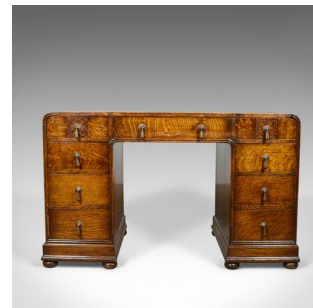

Antique Art Deco Desk, English Oak, Early 20th Century Circa 1930

DESCRIPTION

Our Stock # 11.3467

This is an antique Art Deco pedestal desk in English oak dating to the early 20th century circa 1930.

- Desirable, classic form with contemporary practical function
- Attractive honey tones to the well figured English oak
- Displaying wisps of medullary rays in the wax polished finish
- The twin pedestals skirted with moulded plinths raised on bun feet
- Classic curved lines wrap around the upper edge
- The Rexine writing surface with aged appeal
- Two suites of four graduated drawers
- Flank a central, frieze drawer over shaped knee hole
- The shaped upper drawers with foliate carved plates
- Complete with tassle moulded pendant drop handles

Search [London Fine for #11.3467](#) , or scan the QR code for more photos and details

DIMENSIONS

Max Width: 125cm (49.25")

Max Depth: 65cm (25.5")

Max Height: 76cm (30")

Knee hole Width: 53cm (20.75")

Knee hole Height: 62cm (24.5")