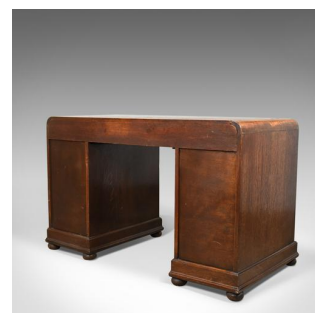

Antique Art Deco Desk, English Oak, Early 20th Century Circa 1930

DESCRIPTION

Our Stock # 11.3467

This is an antique Art Deco pedestal desk in English oak dating to the early 20th century circa 1930.

- Desirable, classic form with contemporary practical function
- Attractive honey tones to the well figured English oak
- Displaying wisps of medullary rays in the wax polished finish
- The twin pedestals skirted with moulded plinths raised on bun feet
- Classic curved lines wrap around the upper edge
- The Rexine writing surface with aged appeal
- Two suites of four graduated drawers
- Flank a central, frieze drawer over shaped knee hole
- The shaped upper drawers with foliate carved plates
- Complete with tassle moulded pendant drop handles

Search [London Fine for #11.3467](#) , or scan the QR code for more photos and details

DIMENSIONS

Max Width: 125cm (49.25")

Max Depth: 65cm (25.5")

Max Height: 76cm (30")

Kneehole Width: 53cm (20.75")

Kneehole Height: 62cm (24.5")