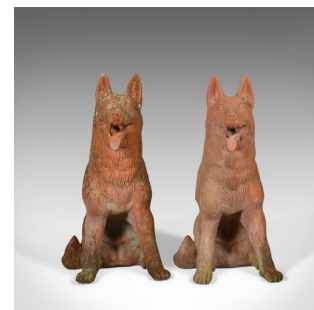

## Pair of Life Size Terracotta Alsatian Dogs, German Shepherds, Late C20th

### DESCRIPTION

Our Stock # 10.1802

This is a pair of life size terracotta alsatian dogs, earthenware German Shepherds dating to the mid to late 20th century.

- Proud and imposing beasts
- Life size in seated position
- Proud guardians for any fine portico
- One displaying desirable patination