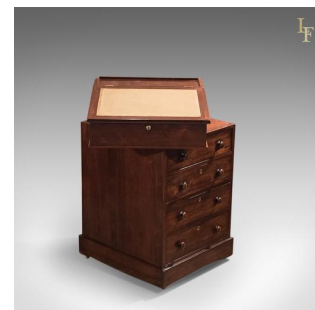

Antique Davenport, Victorian Swivel Top Desk

DESCRIPTION

Our Stock # 10.1455

This is a Victorian antique Davenport dating to the mid 19th century, c.1850.

Riding on the original brass castors beneath the plinth base, this davenport benefits from the unusual feature of a swivel top allowing the writing slope to turn through ninety degrees offering knee room whilst sat at the desk.

A shallow gallery backs the uppermost surface and a flying hinged pen drawer is to found to the right hand side. A further four drawers with turned pulls and brass keyhole linings, key absent, offer plentiful storage.

Lifting the lid reveals further storage with a single stationery drawer to the rear of the compartment is dressed with turned pulls.

The rich dark tones of the rosewood are set off by the light, gold tooled skiver writing surface.