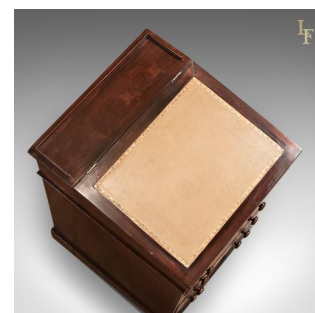

Antique Davenport, Victorian Swivel Top Desk

DESCRIPTION

Our Stock # 10.1455

This is a Victorian antique Davenport dating to the mid 19th century, c.1850.

Riding on the original brass castors beneath the plinth base, this davenport benefits from the unusual feature of a swivel top allowing the writing slope to turn through ninety degrees offering knee room whilst sat at the desk.

A shallow gallery backs the uppermost surface and a flying hinged pen drawer is to found to the right hand side. A further four drawers with turned pulls and brass keyhole linings, key absent, offer plentiful storage.

Lifting the lid reveals further storage with a single stationery drawer to the rear of the compartment is dressed with turned pulls.

The rich dark tones of the rosewood are set off by the light, gold tooled skiver writing surface.