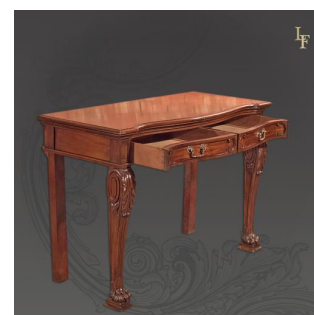

Antique Serving Table, Regency Sideboard c1830

**DESCRIPTION**

Our Stock # R0676 This is an antique serving table dating to the Regency period c.1830. In the manner of Gillows, a fine example in superior mahogany stock, this piece is raised on square section rear legs and bold, elaborate cabrioles to the front; The high quality acanthus leaf carving to the knees features scrollwork to the sides and deep fluting down to the lion's paw feet that stand upon ball and plinth. A pair of serpentine, field panel, frieze drawers are delineated with carved 'C' scrolls and dressed with gilded brass drop handles. The generous thick stock of the fronts is complimented by the quality of the drawer linings and construction. The shaped top displays beautiful grain detail and patina with complex edge moulding. The deep colour glowing through the polished waxed finish. A super example of its type, delivered waxed, polished and ready for the home.

Search [London Fine for #R0676](#) , or scan the QR code for more photos and details

DIMENSIONS

Max Width: 130cm (51")

Max Depth: 61cm (24")

Max Height: 91cm (36")