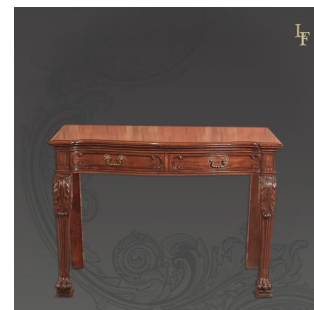

Antique Serving Table, Regency Sideboard c1830

**DESCRIPTION**

Our Stock # R0676 This is an antique serving table dating to the Regency period c.1830. In the manner of Gillows, a fine example in superior mahogany stock, this piece is raised on square section rear legs and bold, elaborate cabrioles to the front; The high quality acanthus leaf carving to the knees features scrollwork to the sides and deep fluting down to the lion's paw feet that stand upon ball and plinth. A pair of serpentine, field panel, frieze drawers are delineated with carved 'C' scrolls and dressed with gilded brass drop handles. The generous thick stock of the fronts is complimented by the quality of the drawer linings and construction. The shaped top displays beautiful grain detail and patina with complex edge moulding. The deep colour glowing through the polished waxed finish. A super example of its type, delivered waxed, polished and ready for the home.

Search [London Fine for #R0676](#) , or scan the QR code for more photos and details

DIMENSIONS

Max Width: 130cm (51")

Max Depth: 61cm (24")

Max Height: 91cm (36")