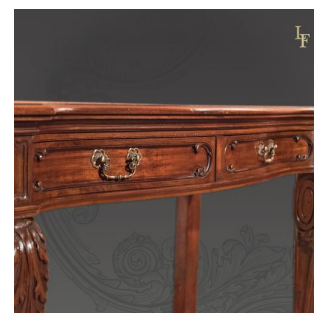

Antique Serving Table, Regency Sideboard c1830

**DESCRIPTION**

Our Stock # R0676 This is an antique serving table dating to the Regency period c.1830. In the manner of Gillows, a fine example in superior mahogany stock, this piece is raised on square section rear legs and bold, elaborate cabrioles to the front; The high quality acanthus leaf carving to the knees features scrollwork to the sides and deep fluting down to the lion's paw feet that stand upon ball and plinth. A pair of serpentine, field panel, frieze drawers are delineated with carved 'C' scrolls and dressed with gilded brass drop handles. The generous thick stock of the fronts is complimented by the quality of the drawer linings and construction. The shaped top displays beautiful grain detail and patina with complex edge moulding. The deep colour glowing through the polished waxed finish. A super example of its type, delivered waxed, polished and ready for the home.

Search [London Fine for #R0676](#) , or scan the QR code for more photos and details

DIMENSIONS

Max Width: 130cm (51")

Max Depth: 61cm (24")

Max Height: 91cm (36")