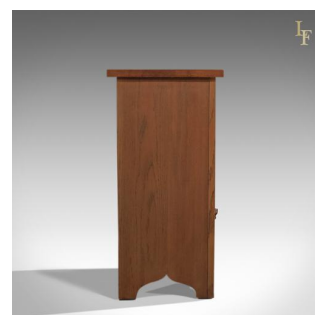

Mid-Century Arts & Crafts Oak Bedside Cabinet

DESCRIPTION

Our Stock # LFA-1458

This is a vintage mid-century high quality oak bedside cabinet in the tradition of the Arts & Crafts movement.

Raised on shaped feet and in good proportion, the cabinet features a single cupboard below cubby hole.

The cabinet door is vertically delineated with blackened iron work in the form strap hinges, stud decoration and closing with a simple latch over shaped back plate. Twin gothic arch panels feature in the door fronts with the reciprocating arch form repeating in the upper rail.

Pleasingly heavy and crafted to last a lifetime in 1" thick solid oak of the best quality, the choice cuts of timber display beautifully with wisps of medullary rays shining through the oiled finish.

A stunning piece in the Liberty / Heals taste, delivered waxed, polished and ready for the home.

Search [London Fine](#) for #LFA-1458 or scan the QR code for more photos and details

DIMENSIONS

Max Width: 41cm (16.25")

Max Depth: 37cm (14.5")

Max Height: 76.5cm (30")