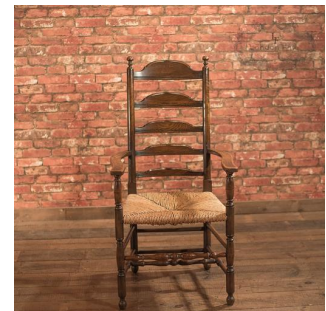

## Pair of Antique Elbow Chairs, Dining Ladderbacks c.1900

### DESCRIPTION

Our Stock # LFA-1433 This is an antique pair of Victorian ladderback dining chairs dating to c.1900. Raised on turned legs united by a box stretcher this pair of carvers are in fine order crafted in English oak with a rich warm patina and good colour. The shaped armrests sit comfortably above the rush seats which are in good order and provide a comfortable seat. The seat backs in typical ladderback fashion are graduated in size from bottom to top and held between the rear, circular section stiles that terminate in mushroom finials to the top. Solid joints and construction delivered waxed, polished and ready for the home.

### DIMENSIONS

Max Width: 61cm (24")  
Max Depth: 64cm (25.25")  
Max Height: 115cm (45.25")  
Seat Width: 48cm (19")  
Seat Depth: 43cm (17")  
Seat Height: 46cm (18")