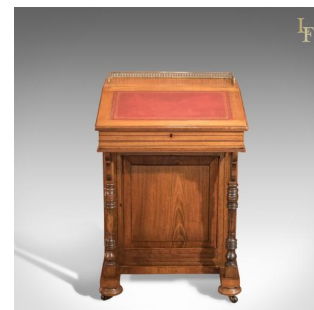

Antique Davenport, Victorian Walnut Desk

DESCRIPTION

Our Stock # LFA-1427 This is a Victorian antique davenport dating to c.1870. The mellow, golden tones and aged patina of the walnut compliment the blush red, twin tooled, inset, leather skiver on this attractive davenport. Half bun feet with ceramic castors beneath and 'honey pot' rear legs support the cabinet. Twin turned column supports fronting a four drawer arrangement in the rear section raise the writing desk which is finished with a brass gallery in balustrade form. The dovetailed drawers are dressed with brass drop handles and are accessed from the right hand side of the cabinet whilst 'dummy' fronts to the left balance the piece nicely. Three of the drawers lock with the original key. The fall unlocks, lifts and holds on a brass hinged support offering storage within the desk and access to a brass pin which when pulled out unlocks the rear stationery cabinet above. The rack in good order with ten compartments and a removable pen tray. A super example and a useful piece, solid joints and construction, delivered waxed, polished and ready for the home.

Search [London Fine](#) for #LFA-1427 or scan the QR code for more photos and details

DIMENSIONS

Max Width: 54cm (21.25")
 Max Depth: 53cm (20.75")
 Max Height: 79cm (31") + 3cm (1.25") Gallery