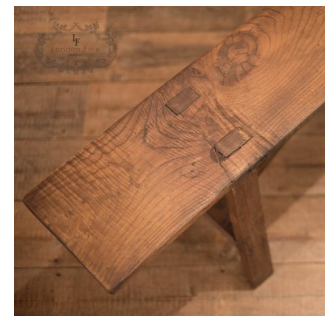

## Late Victorian Country Kitchen Bench

### DESCRIPTION

Our Stock # LFA-1410 This is an antique dining bench dating to the late Victorian period c.1900. The single plank, elm seat is double tenoned fixing it securely to the frame which is robustly constructed of splayed A-frames reinforced by twin, angled stretchers. The rich, dark tones and grain interest compliment the aged patina with soft time-worn edges comfortable and pleasing to the touch. Traditional and charming with solid joints and construction, delivered waxed polished and ready for the home. Please note: If a second is required we have another very similar.

### DIMENSIONS

Max Width: 199cm (78.25")

Max Depth: 23cm (9")

Max Height: 44cm (17.25")