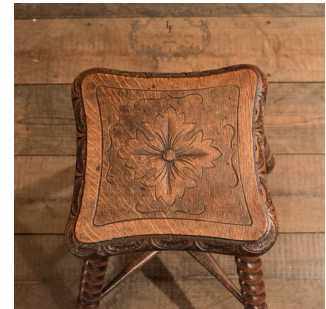

## Victorian Turned Oak Stool, c.1880

### DESCRIPTION

Our Stock # LFA-1401 This is an antique, Victorian, turned oak, wooden stool, c.1880. Raised on splayed barley twist legs united by a tapered cross stretcher surmounted by an inverted finial to the centre, this stool is full of charm and character. Solidly made with a carved and shaped solid oak top, the foliate decoration is typical of stools of this type. The dished edge rounded for comfort. The honey and russet tones to the hues of the English oak display a good patina in the wax polished finish. Sturdy with solid joints, delivered waxed, polished and ready for the home.

### DIMENSIONS

Top Square Max: 30.5cm (12")  
Bottom Max Spread: 38cm (15")  
Max Height: 46cm (18")