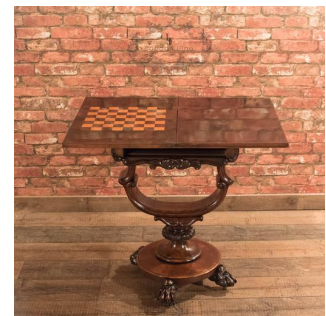

## Victorian Fold Over Games Table, c.1860

### DESCRIPTION

Our Stock # LFA-1407 This is an antique, Victorian fold over games table dating to the mid-Victorian period c.1860. A superior example, this elegant rosewood side/games table displays delicious grain detail in lustrous hues and tones with an attractive and desirable aged patina. Raised on fabulous, well carved, hairy lion's paw feet over the original brass castors, the gently domed lower plate rises into a bulbous turned column with a pair of 'S' scrolls supporting the triple 'C' scroll 'U' shaped bracket that holds aloft the tabletop. The frieze drawer is dressed with a wooden escutcheon and sits above a hidden slide; The foliate carved detail is used as a pull as well as being highly decorative. A double throw lock is present with the key absent. The top turns smoothly through ninety degrees before unfolding to reveal a chess board to one end and doubling the size of the table top — ideal for cards or a board game. A stunning piece of 19th century furniture, delivered waxed, polished and ready for the home.

### DIMENSIONS

Max Width: 62cm (24.5")  
 Depth Closed: 41cm (16.25")  
 Depth Open: 81cm (32")  
 Max Height: 76cm (30")  
 Chess Board: 31cm (12.25")