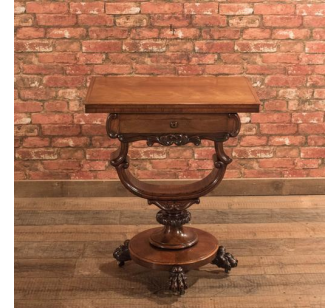

## Victorian Fold Over Games Table, c.1860

### DESCRIPTION

Our Stock # LFA-1407 This is an antique, Victorian fold over games table dating to the mid-Victorian period c.1860. A superior example, this elegant rosewood side/games table displays delicious grain detail in lustrous hues and tones with an attractive and desirable aged patina. Raised on fabulous, well carved, hairy lion's paw feet over the original brass castors, the gently domed lower plate rises into a bulbous turned column with a pair of 'S' scrolls supporting the triple 'C' scroll 'U' shaped bracket that holds aloft the tabletop. The frieze drawer is dressed with a wooden escutcheon and sits above a hidden slide; The foliate carved detail is used as a pull as well as being highly decorative. A double throw lock is present with the key absent. The top turns smoothly through ninety degrees before unfolding to reveal a chess board to one end and doubling the size of the table top — ideal for cards or a board game. A stunning piece of 19th century furniture, delivered waxed, polished and ready for the home.

### DIMENSIONS

Max Width: 62cm (24.5")  
 Depth Closed: 41cm (16.25")  
 Depth Open: 81cm (32")  
 Max Height: 76cm (30")  
 Chess Board: 31cm (12.25")