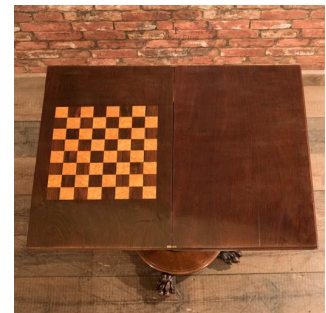

## Victorian Fold Over Games Table, c.1860

### DESCRIPTION

Our Stock # LFA-1407 This is an antique, Victorian fold over games table dating to the mid-Victorian period c.1860. A superior example, this elegant rosewood side/games table displays delicious grain detail in lustrous hues and tones with an attractive and desirable aged patina. Raised on fabulous, well carved, hairy lion's paw feet over the original brass castors, the gently domed lower plate rises into a bulbous turned column with a pair of 'S' scrolls supporting the triple 'C' scroll 'U' shaped bracket that holds aloft the tabletop. The frieze drawer is dressed with a wooden escutcheon and sits above a hidden slide; The foliate carved detail is used as a pull as well as being highly decorative. A double throw lock is present with the key absent. The top turns smoothly through ninety degrees before unfolding to reveal a chess board to one end and doubling the size of the table top — ideal for cards or a board game. A stunning piece of 19th century furniture, delivered waxed, polished and ready for the home.

### DIMENSIONS

Max Width: 62cm (24.5")  
 Depth Closed: 41cm (16.25")  
 Depth Open: 81cm (32")  
 Max Height: 76cm (30")  
 Chess Board: 31cm (12.25")