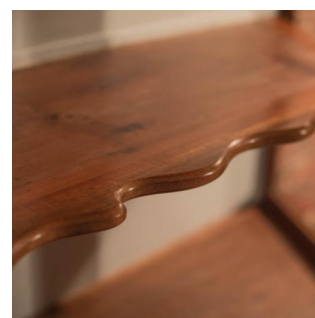

### DESCRIPTION

Our Stock # 10.1398

This is an antique, Regency display cabinet in mahogany c.1820.

Rare, bespoke and of fine quality, this cabinet is raised on the most fabulous cabriole legs to the front; The heavily carved knees display scroll and foliate detail and sweep down to hairy paw lion's feet. The feet are repeated in relief detail on the shaped rear legs that are set in allowing the cabinet to rest against the wall beyond any skirting.

Framed by upper and lower moulding, the cross-banded, serpentine apron displays good grain detail and is balanced by the cross-banding in the lower pediment which supports the generous crown moulding.

The canted, glazed cabinet has a large central door dressed with a ceramic pull, the upper corners feature carved scrolled, foliate swags.

Inside the single shelf divides the interior space in two with a serpentine front edge. The painted rear panel reflecting light in this bright and airy display cabinet.