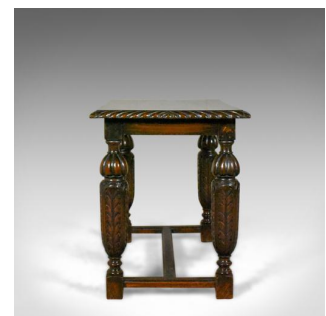

Antique Side or Coffee Table, Edwardian, Jacobean Revival, English Circa 1910

DESCRIPTION

Our Stock # 10.1815

This is an antique side or coffee table, an Edwardian Jacobean revival piece, English circa 1910.

- Warm hues and grain interest in the dark stained English beech
- Quality, deep gadrooned edge moulding over plain frieze
- Raised on four stout, baluster legs united by an 'H' stretcher
- Acanthus leaf carved detail capped with gadrooned covers
- Block feet offer a stable set up for this delightful table

Displaying skilled craftsmanship and good colour throughout. Solid joints and construction, delivered waxed, polished and ready for the home.

Search [London Fine for #10.1815](#) , or scan the QR code for more photos and details

DIMENSIONS

Max Width: 84.5cm (33.25")

Max Depth: 48cm (19")

Max Height: 61cm (24")

LIST PRICE

£685.00