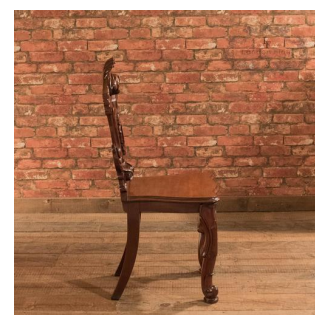

Victorian Solid Shield Back Hall Chair, c.1880

DESCRIPTION

Our Stock # LFA-1371 This is an antique, Scottish, solid shield back hall chair dating to c.1880. A dramatic piece highly polished and full of interest, this chair is raised on carved, cabriole front legs featuring scrolls and foliate adornment resting upon pad feet with swept rear legs. The solid, shaped panel seat with serpentine front is softened with an edge moulding above a plain seat rail and provides a solid, stable seat. The elaborate back panel frames a blind cartouche with pinched with 'C' scrolls at the waist, swags of foliate detail and crowned with a hooded fan. The highly polished 'wet look' finish is a delight on the solid walnut frame. Delivered waxed, polished and ready for the home.

Search [London Fine for #LFA-1371](#) or scan the QR code for more photos and details

DIMENSIONS

Max Width: 43cm (17")
Max Depth: 48.5cm (19")
Max Height: 99cm (39")
Seat Width: 42cm (16.5")
Seat Depth: 35cm (13.75")
Seat Height: 46cm (18")