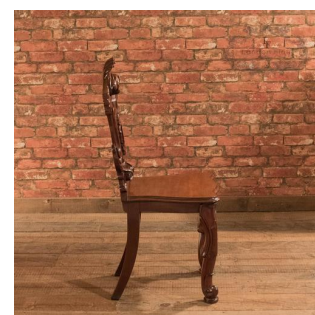

## Victorian Solid Shield Back Hall Chair, c.1880

### DESCRIPTION

Our Stock # LFA-1371 This is an antique, Scottish, solid shield back hall chair dating to c.1880. A dramatic piece highly polished and full of interest, this chair is raised on carved, cabriole front legs featuring scrolls and foliate adornment resting upon pad feet with swept rear legs. The solid, shaped panel seat with serpentine front is softened with an edge moulding above a plain seat rail and provides a solid, stable seat. The elaborate back panel frames a blind cartouche with pinched with 'C' scrolls at the waist, swags of foliate detail and crowned with a hooded fan. The highly polished 'wet look' finish is a delight on the solid walnut frame. Delivered waxed, polished and ready for the home.

### DIMENSIONS

Max Width: 43cm (17")  
Max Depth: 48.5cm (19")  
Max Height: 99cm (39")  
Seat Width: 42cm (16.5")  
Seat Depth: 35cm (13.75")  
Seat Height: 46cm (18")