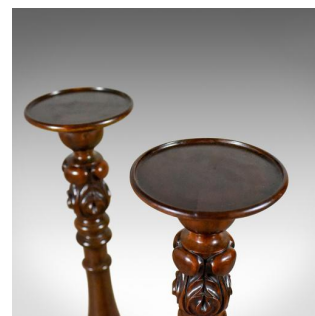

Pair of Antique Torchères, English, Victorian Plant Stands, Elm, Mahogany, c1900

DESCRIPTION

Our Stock # 10.1805

This is a pair of antique torchères, English, Victorian plant stands in elm and mahogany dating to circa 1900.

- Displaying deep russet tones to the quality mahogany stems
- Anchored on turned elm plates with grain interest
- Raised upon quality bun feet
- The stout, turned, baluster stems offer a stable platform for the lipped tops
- Decorated with well executed acanthus leaf carvings
- Anchored by lead weighted bases for added stability

Nice to find a pair and in such good condition. Solid joints and construction, delivered waxed, polished and ready for the home.

Search [London Fine for #10.1805](#), or scan the QR code for more photos and details

DIMENSIONS

Base Diameter: 31cm (12.25")

Top Diameter: 20cm (7.75")

Max Height: 89cm (35")