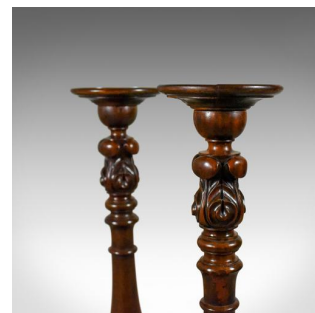

Pair of Antique Torchères, English, Victorian Plant Stands, Elm, Mahogany, c1900

DESCRIPTION

Our Stock # 10.1805

This is a pair of antique torchères, English, Victorian plant stands in elm and mahogany dating to circa 1900.

- Displaying deep russet tones to the quality mahogany stems
- Anchored on turned elm plates with grain interest
- Raised upon quality bun feet
- The stout, turned, baluster stems offer a stable platform for the lipped tops
- Decorated with well executed acanthus leaf carvings
- Anchored by lead weighted bases for added stability

Nice to find a pair and in such good condition. Solid joints and construction, delivered waxed, polished and ready for the home.

Search [London Fine for #10.1805](#), or scan the QR code for more photos and details

DIMENSIONS

Base Diameter: 31cm (12.25")

Top Diameter: 20cm (7.75")

Max Height: 89cm (35")