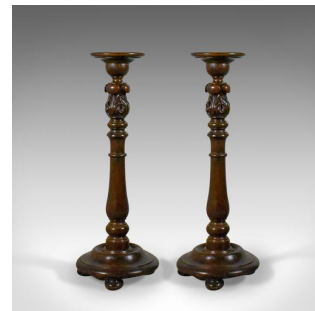

Pair of Antique Torchères, English, Victorian Plant Stands, Elm, Mahogany, c1900

DESCRIPTION

Our Stock # 10.1805

This is a pair of antique torchères, English, Victorian plant stands in elm and mahogany dating to circa 1900.

- Displaying deep russet tones to the quality mahogany stems
- Anchored on turned elm plates with grain interest
- Raised upon quality bun feet
- The stout, turned, baluster stems offer a stable platform for the lipped tops
- Decorated with well executed acanthus leaf carvings
- Anchored by lead weighted bases for added stability

Nice to find a pair and in such good condition. Solid joints and construction, delivered waxed, polished and ready for the home.

Search [London Fine for #10.1805](#), or scan the QR code for more photos and details

DIMENSIONS

Base Diameter: 31cm (12.25")

Top Diameter: 20cm (7.75")

Max Height: 89cm (35")