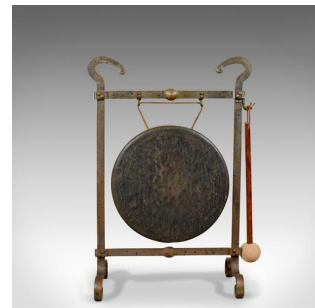

Large Antique Bronze Dinner Gong, Iron Frame, Medieval Styling, Circa 1900

DESCRIPTION

Our Stock # 10.1777

This is a large antique bronze dinner gong mounted in an iron frame with medieval overtones to the styling, Victorian c.1900.

- Attractive bronze gong with natural aged patina
- Hammered finish with deep sides
- Leather hanging strap
- Burnished iron frame with medieval overtones
- Shepherds crook finials and riveted joints
- Decorated with roundels and standing upon scrolled toes
- Wooden beater with later cork striker

Max Width: 56cm (22")

Max Depth: 25.5cm (10")

Max Height: 77.5cm (30.5")