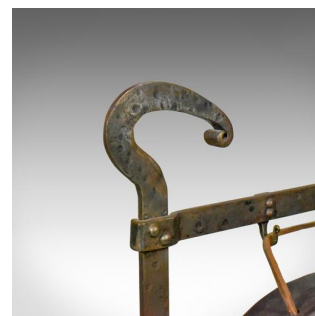

Large Antique Bronze Dinner Gong, Iron Frame, Medieval Styling, Circa 1900

DESCRIPTION

Our Stock # 10.1777

This is a large antique bronze dinner gong mounted in an iron frame with medieval overtones to the styling, Victorian c.1900.

- Attractive bronze gong with natural aged patina
- Hammered finish with deep sides
- Leather hanging strap
- Burnished iron frame with medieval overtones
- Shepherds crook finials and riveted joints
- Decorated with roundels and standing upon scrolled toes
- Wooden beater with later cork striker

A fine way to announce dinner. Solid joints and construction, delivered waxed, polished and ready for the home.

Search [London Fine for #10.1777](#) , or scan the QR code for more photos and details

DIMENSIONS