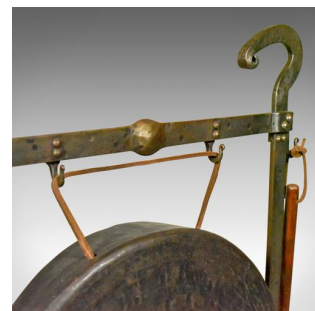

Large Antique Bronze Dinner Gong, Iron Frame, Medieval Styling, Circa 1900

DESCRIPTION

Our Stock # 10.1777

This is a large antique bronze dinner gong mounted in an iron frame with medieval overtones to the styling, Victorian c.1900.

- Attractive bronze gong with natural aged patina
- Hammered finish with deep sides
- Leather hanging strap
- Burnished iron frame with medieval overtones
- Shepherds crook finials and riveted joints
- Decorated with roundels and standing upon scrolled toes
- Wooden beater with later cork striker

A fine way to announce dinner. Solid joints and construction, delivered waxed, polished and ready for the home.

Search [London Fine for #10.1777](#) , or scan the QR code for more photos and details

DIMENSIONS

Max Width: 56cm (22")

Max Depth: 25.5cm (10")

Max Height: 77.5cm (30.5")