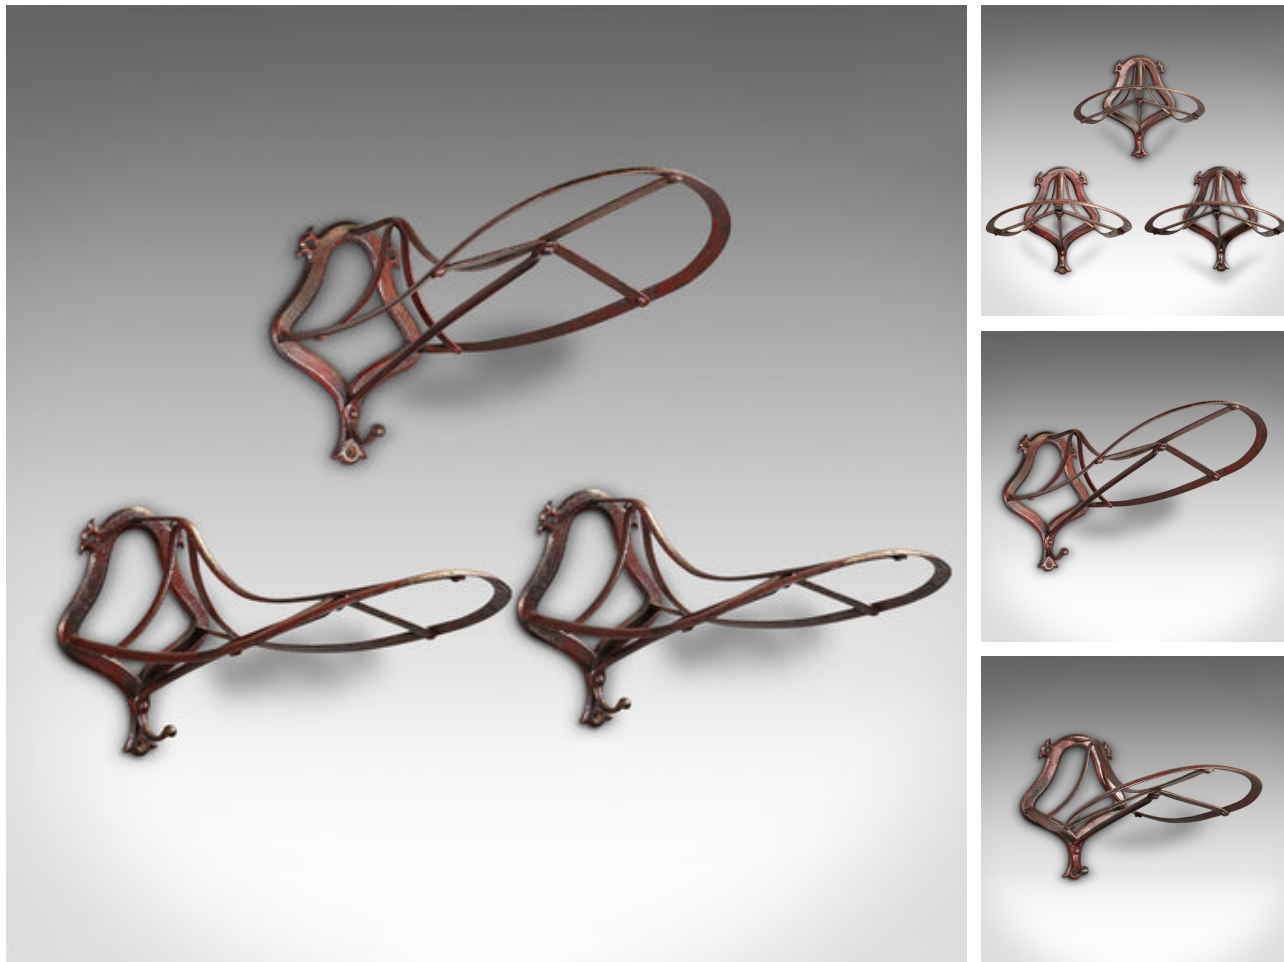

Set Of 3 Antique Saddle Racks, English, Iron, Wall Mount, Equestrian, Victorian

DESCRIPTION

Our Stock # 18.8090

This is a set of 3 classic 'Duck bill' antique saddle racks. An English, wrought iron wall mounted equestrian tack rest, dating to the late Victorian period, circa 1900.

- An attractive trio of saddle racks, ideal for equestrian or display purposes
- Displaying a desirable aged patina and in good, weathered order
- Wrought iron with pleasingly patinated painted finishes
- Ample bracing offering stability for saddlery
- Useful underhooks perfect for hosting a riding crop
- Screw holes ready for mounting in place
- The rack's form and purpose is well suited to various outdoor pursuits

This is a charming set of 3 antique saddle racks in delightfully aged order. Delivered ready for mounting.

Search [London Fine for #18.8090](#) , or scan the QR code for more photos and details

DIMENSIONS

Max Width: 25.5cm (10")

Max Depth: 51cm (20")

Max Height: 28cm (11")

LIST PRICE

£795.00