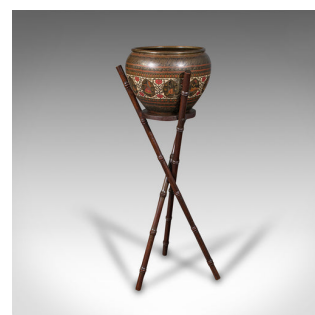

## Antique Hand Etched Planter Stand, Colonial Indian, Brass Jardiniere, Victorian

### DESCRIPTION

Our Stock # 18.8131

This is an antique hand etched planter stand. A Colonial Indian, decorative brass jardiniere, dating to the Victorian period, circa 1900.

- Adorned with copious detail and charm
- Displays a desirable aged patina and in good order
- Hand-etched and painted brass planter bowl with enthusiastic pattern finish
- Shield shape panels with etched figures sit within a decorative foliate band
- Leaf and petal detail accentuates the ground and borders
- Standing upon a mahogany tri-form stand with faux bamboo finish

This is a striking antique planter stand, with fascinating detail and pleasingly patinated. Solid joints and construction, delivered waxed, polished and ready for the hall or lounge.

Search [London Fine for #18.8131](#) , or scan the QR code for more photos and details

### DIMENSIONS

Max Width: 38cm (15")  
 Max Depth: 32cm (12.5")  
 Max Height: 101cm (39.75")  
 Bowl Width: 34.5cm (13.5")  
 Bowl Depth: 34.5cm (13.5")  
 Bowl Height: 25.5cm (10")