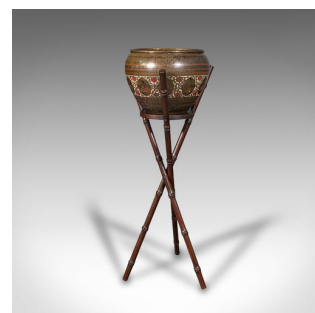

## Antique Hand Etched Planter Stand, Colonial Indian, Brass Jardiniere, Victorian

### DESCRIPTION

Our Stock # 18.8131

This is an antique hand etched planter stand. A Colonial Indian, decorative brass jardiniere, dating to the Victorian period, circa 1900.

- Adorned with copious detail and charm
- Displays a desirable aged patina and in good order
- Hand-etched and painted brass planter bowl with enthusiastic pattern finish
- Shield shape panels with etched figures sit within a decorative foliate band
- Leaf and petal detail accentuates the ground and borders
- Standing upon a mahogany tri-form stand with faux bamboo finish

This is a striking antique planter stand, with fascinating detail and pleasingly patinated. Solid joints and construction, delivered waxed, polished and ready for the hall or lounge.

Search [London Fine for #18.8131](#) , or scan the QR code for more photos and details

### DIMENSIONS

Max Width: 38cm (15")  
 Max Depth: 32cm (12.5")  
 Max Height: 101cm (39.75")  
 Bowl Width: 34.5cm (13.5")  
 Bowl Depth: 34.5cm (13.5")  
 Bowl Height: 25.5cm (10")