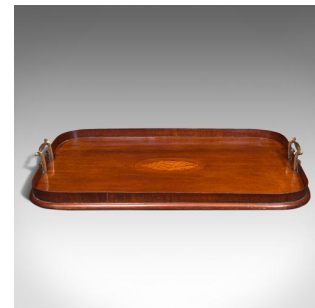

Antique Serving Tray, English, Mahogany, Inlay, Afternoon Tea, Victorian, C.1900

DESCRIPTION

Our Stock # 18.7858

This is an antique serving tray. An English, mahogany and boxwood inlaid butler's afternoon tea tray, dating to the late Victorian period, circa 1900.

- Of delightful quality and rich finish
- Displays a desirable aged patina throughout
- Select stocks show fine grain interest and rich russet hues
- Brass handles to either side with sinuous, shaped forms
- Accentuated to the centre with a boxwood inlaid conch shell motif

This is a charming antique serving tray, set to add elegance to an afternoon tea gathering. Delivered waxed, polished and ready to serve.

Search [London Fine for #18.7858](#), or scan the QR code for more photos and details

DIMENSIONS

- Max Width: 56cm (22")
- Max Depth: 36.5cm (14.25")
- Max Height: 6cm (2.25")
- Interior Width: 53.5cm (21")
- Interior Depth: 34.5cm (13.5")
- Interior Height: 2.5cm (1")