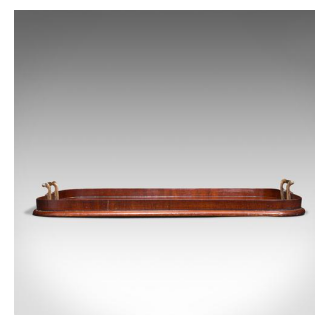

Antique Serving Tray, English, Mahogany, Inlay, Afternoon Tea, Victorian, C.1900

DESCRIPTION

Our Stock # 18.7858

This is an antique serving tray. An English, mahogany and boxwood inlaid butler's afternoon tea tray, dating to the late Victorian period, circa 1900.

- Of delightful quality and rich finish
- Displays a desirable aged patina throughout
- Select stocks show fine grain interest and rich russet hues
- Brass handles to either side with sinuous, shaped forms
- Accentuated to the centre with a boxwood inlaid conch shell motif

This is a charming antique serving tray, set to add elegance to an afternoon tea gathering. Delivered waxed, polished and ready to serve.

Search [London Fine for #18.7858](#), or scan the QR code for more photos and details

DIMENSIONS

- Max Width: 56cm (22")
- Max Depth: 36.5cm (14.25")
- Max Height: 6cm (2.25")
- Interior Width: 53.5cm (21")
- Interior Depth: 34.5cm (13.5")
- Interior Height: 2.5cm (1")