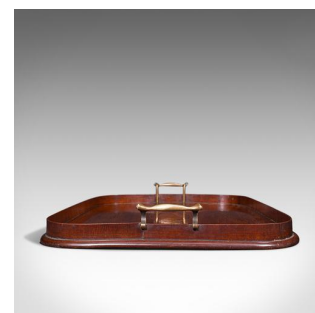

Antique Serving Tray, English, Mahogany, Inlay, Afternoon Tea, Victorian, C.1900

DESCRIPTION

Our Stock # 18.7858

This is an antique serving tray. An English, mahogany and boxwood inlaid butler's afternoon tea tray, dating to the late Victorian period, circa 1900.

- Of delightful quality and rich finish
- Displays a desirable aged patina throughout
- Select stocks show fine grain interest and rich russet hues
- Brass handles to either side with sinuous, shaped forms
- Accentuated to the centre with a boxwood inlaid conch shell motif

This is a charming antique serving tray, set to add elegance to an afternoon tea gathering. Delivered waxed, polished and ready to serve.

Search [London Fine for #18.7858](#), or scan the QR code for more photos and details

DIMENSIONS

- Max Width: 56cm (22")
- Max Depth: 36.5cm (14.25")
- Max Height: 6cm (2.25")
- Interior Width: 53.5cm (21")
- Interior Depth: 34.5cm (13.5")
- Interior Height: 2.5cm (1")