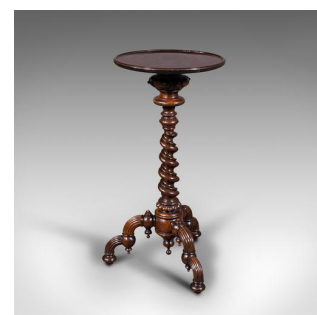

Antique Barley Twist Wine Table, English, Occasional, Lamp, Regency, Circa 1830

DESCRIPTION

Our Stock # 18.7888

This is an antique barley twist wine table. An English, mahogany occasional or lamp table, dating to the late Regency period, circa 1830.

- Captivating small table with superb craftsmanship
- Displays a desirable aged patina and in good order
- Circular mahogany top shows fine grain interest
- Deep russet hues beam beneath a quality wax polish finish
- Beautiful rosewood turned delightfully with egg and dart decorated bulb support
- Barley twist riser with serpentine curves cascading to the base
- Trio of distinctive legs with reeded finish and pronounced arc form
- Each leg and centre point dressed with drop pendant finials

This is a striking antique barley twist wine table, with an arresting turned quality that's sure to appeal. Solid joints and construction, delivered waxed, polished and ready for the home.

Search [London Fine for #18.7888](#), or scan the QR code for more photos and details

DIMENSIONS

Max Width: 41cm (16.25")

Max Depth: 38cm (15")

Max Height: 74cm (29.25")

Top Diameter: 35.5cm (14")

LIST PRICE

£1,895.00