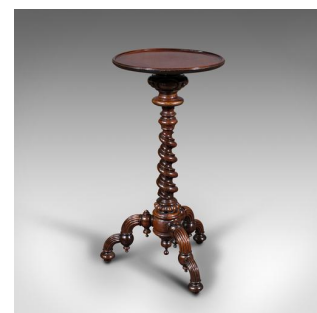

Antique Barley Twist Wine Table, English, Occasional, Lamp, Regency, Circa 1830

DESCRIPTION

Our Stock # 18.7888

This is an antique barley twist wine table. An English, mahogany occasional or lamp table, dating to the late Regency period, circa 1830.

- Captivating small table with superb craftsmanship
- Displays a desirable aged patina and in good order
- Circular mahogany top shows fine grain interest
- Deep russet hues beam beneath a quality wax polish finish
- Beautiful rosewood turned delightfully with egg and dart decorated bulb support
- Barley twist riser with serpentine curves cascading to the base
- Trio of distinctive legs with reeded finish and pronounced arc form
- Each leg and centre point dressed with drop pendant finials

This is a striking antique barley twist wine table, with an arresting turned quality that's sure to appeal. Solid joints and construction, delivered waxed, polished and ready for the home.

Search [London Fine for #18.7888](#), or scan the QR code for more photos and details

DIMENSIONS

Max Width: 41cm (16.25")

Max Depth: 38cm (15")

Max Height: 74cm (29.25")

Top Diameter: 35.5cm (14")

LIST PRICE

£1,895.00