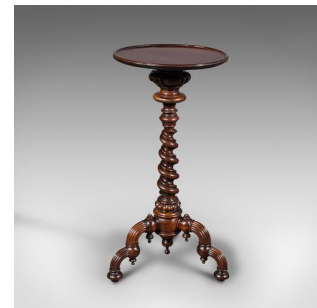

Antique Barley Twist Wine Table, English, Occasional, Lamp, Regency, Circa 1830

DESCRIPTION

Our Stock # 18.7888

This is an antique barley twist wine table. An English, mahogany occasional or lamp table, dating to the late Regency period, circa 1830.

- Captivating small table with superb craftsmanship
- Displays a desirable aged patina and in good order
- Circular mahogany top shows fine grain interest
- Deep russet hues beam beneath a quality wax polish finish
- Beautiful rosewood turned delightfully with egg and dart decorated bulb support
- Barley twist riser with serpentine curves cascading to the base
- Trio of distinctive legs with reeded finish and pronounced arc form
- Each leg and centre point dressed with drop pendant finials

This is a striking antique barley twist wine table, with an arresting turned quality that's sure to appeal. Solid joints and construction, delivered waxed, polished and ready for the home.

Search [London Fine for #18.7888](#), or scan the QR code for more photos and details

DIMENSIONS

Max Width: 41cm (16.25")

Max Depth: 38cm (15")

Max Height: 74cm (29.25")

Top Diameter: 35.5cm (14")

LIST PRICE

£1,895.00