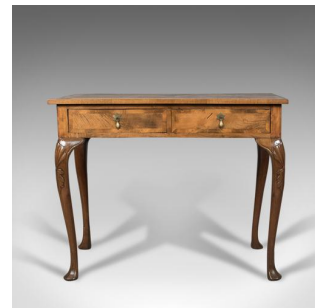

## Edwardian Antique Side Table with Drawers, English, Walnut, Circa 1910

### DESCRIPTION

Our Stock # 10.1798

This is an Edwardian antique side table with drawers in English walnut dating to circa 1910.

- Desirable light colour to the English walnut
- Grain interest notably in the crossbanding to the top and drawer fronts
- Well proportioned and of quality craftsmanship
  - A pair of frieze drawers dressed with pendant drop handles over star petal back plates
- Oak lined and constructed with hand cut dove tail joints
- Raised on cabriole legs all round, carved knees and shaped pad feet

A super lamp table for the drawing room or hall. Solid joints and construction, delivered waxed, polished and ready for the home.

Search [London Fine for #10.1798](#) , or scan the QR code for more photos and details

### DIMENSIONS

Max Width: 91.5cm (36")

Max Depth: 47cm (18.5")

Max Height: 73cm (28.75")