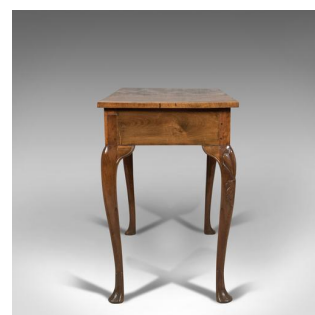

## Edwardian Antique Side Table with Drawers, English, Walnut, Circa 1910

### DESCRIPTION

Our Stock # 10.1798

This is an Edwardian antique side table with drawers in English walnut dating to circa 1910.

- Desirable light colour to the English walnut
- Grain interest notably in the crossbanding to the top and drawer fronts
- Well proportioned and of quality craftsmanship
  - A pair of frieze drawers dressed with pendant drop handles over star petal back plates
- Oak lined and constructed with hand cut dove tail joints
- Raised on cabriole legs all round, carved knees and shaped pad feet

A super lamp table for the drawing room or hall. Solid joints and construction, delivered waxed, polished and ready for the home.

Search [London Fine for #10.1798](#) , or scan the QR code for more photos and details

### DIMENSIONS

Max Width: 91.5cm (36")

Max Depth: 47cm (18.5")

Max Height: 73cm (28.75")