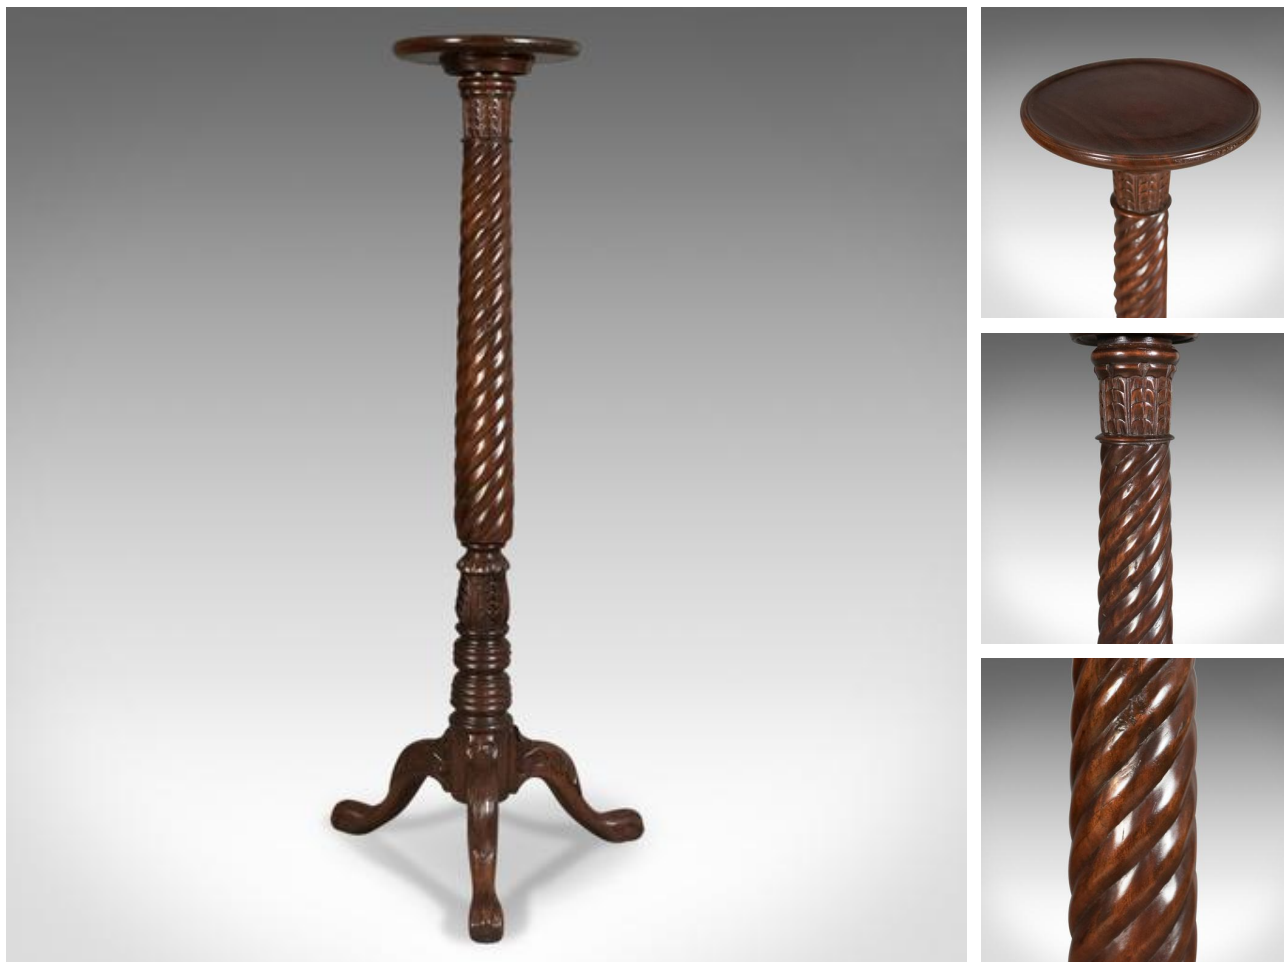

## Mid 20th Century Plant Stand, William IV Revival Torchere in Dark Mahogany

**DESCRIPTION**

Our Stock # 10.1792

This is a mid 20th century plant stand, a William IV revival torchere in dark mahogany.

- Well executed in a quality dark mahogany
- Good colour with a lustrous wax polished finish
- Robust ring turned baluster column with helical twist
- Standing upon a tripod of stout cabriole legs
- Decorated with carved acanthus leaf knees
- Terminating in talon and ball feet

Solid and stable with a dished top for presentation of a plant, church candle or vase.  
Solid joints and construction, delivered waxed, polished and ready for the home.

Search [London Fine for #10.1792](#), or scan the QR code for more photos and details

**DIMENSIONS**

Max Diameter at Base: 61cm (24")  
Internal Top Diameter: 28.5cm (11.25")  
Max Height: 135.5cm (53.25")

**LIST PRICE**

£725.00