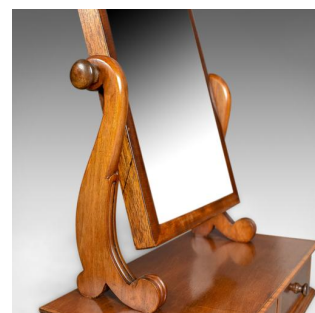

Adjustable Antique Toilet Mirror, English, Edwardian, Walnut Swing Frame c.1910

DESCRIPTION

Our Stock # LFA-1790

This is an adjustable antique toilet mirror, an English, Edwardian walnut swing frame vanity dating to circa 1910.

- Of fine quality in walnut with grain interest throughout
- Good consistent colour and desirable aged patina
- Crossbanded and strung in boxwood and ebony
- Cushion frame to original mirror plate - in good order
- Reeded swan neck risers with turned knobs to hold position
- Pair of frieze drawers dressed with contrasting turned pulls
- Lower moulding over block feet

A fine example with solid joints and construction. Delivered waxed, polished and ready for the home.

Search [London Fine for #10.1790](#), or scan the QR code for more photos and details

DIMENSIONS

Max Width: 48cm (19")
Max Depth: 22cm (8.75")
Max Height: 57cm (22.5")