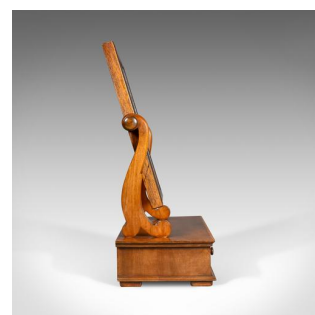

Adjustable Antique Toilet Mirror, English, Edwardian, Walnut Swing Frame c.1910

DESCRIPTION

Our Stock # LFA-1790

This is an adjustable antique toilet mirror, an English, Edwardian walnut swing frame vanity dating to circa 1910.

- Of fine quality in walnut with grain interest throughout
- Good consistent colour and desirable aged patina
- Crossbanded and strung in boxwood and ebony
- Cushion frame to original mirror plate - in good order
- Reeded swan neck risers with turned knobs to hold position
- Pair of frieze drawers dressed with contrasting turned pulls
- Lower moulding over block feet

A fine example with solid joints and construction. Delivered waxed, polished and ready for the home.

Search [London Fine for #10.1790](#), or scan the QR code for more photos and details

DIMENSIONS

Max Width: 48cm (19")
Max Depth: 22cm (8.75")
Max Height: 57cm (22.5")