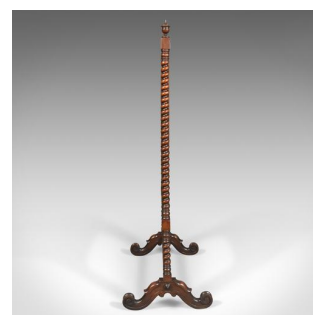

Large Antique Fire Screen, Needlepoint Tapestry Panel, Walnut Frame, Circa 1850

DESCRIPTION

Our Stock # 10.1789

This is a large antique fire screen with needlepoint tapestry panel in a walnut frame, dating to circa 1850.

- Superb needlepoint tapestry panel
- Retaining good colour and detail, noticeably in the clouds
- A farmhouse scene of a family watching kittens play
- The reverse a patterned silk cotton weave
- Mounted in a well executed turned frame
- Barley twist risers and stretcher
- Capped with urn finials and pierced, fret mounts
- Standing upon four cabriole legs with carved knees and scrolled toes

A fine example with much interest. Solid joints and construction, delivered waxed, polished and ready for the home.

Search [London Fine for #10.1789](#), or scan the QR code for more photos and details

DIMENSIONS

Max Width: 79cm (31")

Max Depth: 40.75cm (16")

Max Height: 122cm (48")

LIST PRICE

£1,295.00