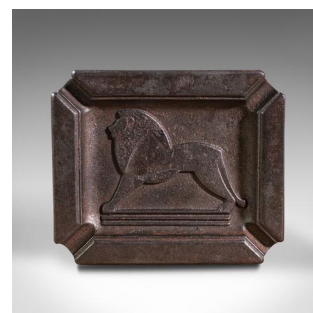

Vintage Commemorative Tray, English, British Empire Exhibition, Herrick, 1924

**DESCRIPTION**

Our Stock # 18.7851

This is a vintage commemorative ashtray. An English, cast iron tray with the official British Empire Exhibition lion emblem by Herrick, dating to the early 20th century, marked as 1924.

The British Empire Exhibition was staged in London between April 1924 and October 1925, the aim to promote technological and commercial opportunities between 56 of the 58 territories within the Empire. Held at a site in Wembley, the event led to the creation of Wembley Stadium, the home of English football.

- Displaying a desirably aged patina with fine weathering commensurate with age
- Relief lion emblem created for the exhibit by Frederick Charles Herrick (1887-1970)
- Cigarette rests to each corner upon the raised tray edges
- Marked to the rear 'British Empire Exhibition, Wembley 1924'
- Unmarked as such, but exudes the craftsmanship of a Coalbrookdale piece

**DIMENSIONS**

Max Width: 11.5cm (4.5")  
Max Depth: 9.5cm (3.75")  
Max Height: 1cm (.5")

**LIST PRICE**

£245.00