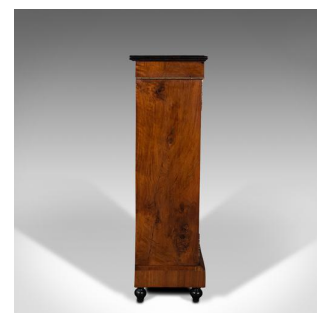

Antique Pier Cabinet, English, Walnut, Inlay, Display Cupboard, Victorian, 1870

**DESCRIPTION**

Our Stock # 18.7813

This is an antique pier cabinet. An English, walnut and boxwood inlaid display cupboard, dating to the Victorian period, circa 1870.

- Delightful cabinet, presenting beautifully with fine colour
- Displaying a desirable aged patina throughout
- Select walnut shows fine grain interest and rich caramel hues
- Lighter boxwood stringing contrasts perfectly
- Wide top with ebonised edges stands above the whole
- Front fascia accentuated with superb scrolled foliate marquetry
  - Bright glazed door dressed with ormolu lock escutcheon – in working order, key present
- The interior upholstered with a striking saffron yellow silk cotton fabric
- Arranged usefully as a pair of graduated shelves
- Adorned with ormolu mounts to each corner, framing the cabinet door
- Standing upon four ebonised bun feet beneath a plinth foot

Search [London Fine for #18.7813](#) , or scan the QR code for more photos and details

**DIMENSIONS**

- Max Width: 75cm (29.5")
- Max Depth: 32cm (12.5")
- Max Height: 106.5cm (42")
- Shelf Width: 67cm (26.5")
- Shelf Depth: 18cm (7")
- Shelf Heights: 35.5cm (14") 22cm (8.75") 27cm (10.75")