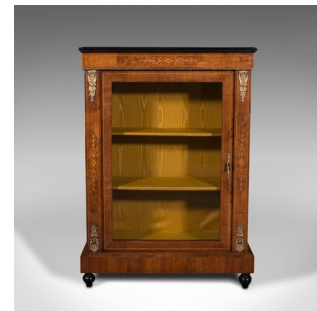

Antique Pier Cabinet, English, Walnut, Inlay, Display Cupboard, Victorian, 1870

**DESCRIPTION**

Our Stock # 18.7813

This is an antique pier cabinet. An English, walnut and boxwood inlaid display cupboard, dating to the Victorian period, circa 1870.

- Delightful cabinet, presenting beautifully with fine colour
- Displaying a desirable aged patina throughout
- Select walnut shows fine grain interest and rich caramel hues
- Lighter boxwood stringing contrasts perfectly
- Wide top with ebonised edges stands above the whole
- Front fascia accentuated with superb scrolled foliate marquetry
  - Bright glazed door dressed with ormolu lock escutcheon – in working order, key present
- The interior upholstered with a striking saffron yellow silk cotton fabric
- Arranged usefully as a pair of graduated shelves
- Adorned with ormolu mounts to each corner, framing the cabinet door
- Standing upon four ebonised bun feet beneath a plinth foot

Search [London Fine for #18.7813](#) , or scan the QR code for more photos and details

**DIMENSIONS**

- Max Width: 75cm (29.5")
- Max Depth: 32cm (12.5")
- Max Height: 106.5cm (42")
- Shelf Width: 67cm (26.5")
- Shelf Depth: 18cm (7")
- Shelf Heights: 35.5cm (14") 22cm (8.75") 27cm (10.75")