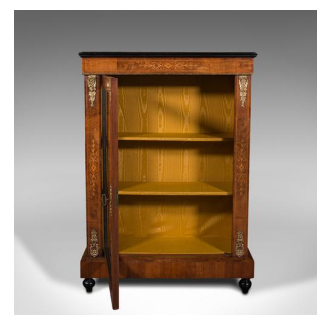

Antique Pier Cabinet, English, Walnut, Inlay, Display Cupboard, Victorian, 1870

**DESCRIPTION**

Our Stock # 18.7813

This is an antique pier cabinet. An English, walnut and boxwood inlaid display cupboard, dating to the Victorian period, circa 1870.

- Delightful cabinet, presenting beautifully with fine colour
- Displaying a desirable aged patina throughout
- Select walnut shows fine grain interest and rich caramel hues
- Lighter boxwood stringing contrasts perfectly
- Wide top with ebonised edges stands above the whole
- Front fascia accentuated with superb scrolled foliate marquetry
  - Bright glazed door dressed with ormolu lock escutcheon – in working order, key present
- The interior upholstered with a striking saffron yellow silk cotton fabric
- Arranged usefully as a pair of graduated shelves
- Adorned with ormolu mounts to each corner, framing the cabinet door
- Standing upon four ebonised bun feet beneath a plinth foot

Search [London Fine for #18.7813](#) , or scan the QR code for more photos and details

**DIMENSIONS**

- Max Width: 75cm (29.5")
- Max Depth: 32cm (12.5")
- Max Height: 106.5cm (42")
- Shelf Width: 67cm (26.5")
- Shelf Depth: 18cm (7")
- Shelf Heights: 35.5cm (14") 22cm (8.75") 27cm (10.75")