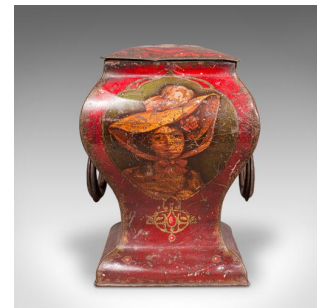

Antique Biscuit Tin, English, Decorative, Shop, Retail Container, Edwardian

DESCRIPTION

Our Stock # 18.7744

This is an antique biscuit tin. An English, decorative printed shop retail container, dating to the Edwardian period, circa 1910.

- Delightful example of an Edwardian decorative grocery tin
- Displays a desirably aged patina throughout with weathered appearance
- Patinated tin plate with rich scarlet hues
- Decorated with an offset lithography print of female portraiture
- Dressed with a pair of distinctive drop handles to either side

This is an appealing antique decorative biscuit tin, with a fascinatingly patinated appearance. Delivered ready to display.

Search [London Fine for #18.7744](#), or scan the QR code for more photos and details

DIMENSIONS

Max Width: 16cm (6.25")
Max Depth: 16cm (6.25")
Max Height: 22cm (8.75")

LIST PRICE

£145.00