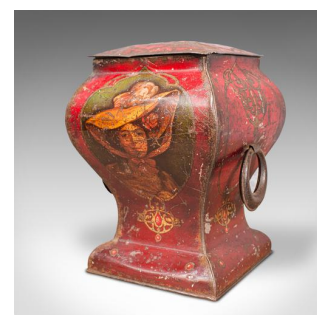

Antique Biscuit Tin, English, Decorative, Shop, Retail Container, Edwardian

DESCRIPTION

Our Stock # 18.7744

This is an antique biscuit tin. An English, decorative printed shop retail container, dating to the Edwardian period, circa 1910.

- Delightful example of an Edwardian decorative grocery tin
- Displays a desirably aged patina throughout with weathered appearance
- Patinated tin plate with rich scarlet hues
- Decorated with an offset lithography print of female portraiture
- Dressed with a pair of distinctive drop handles to either side

This is an appealing antique decorative biscuit tin, with a fascinatingly patinated appearance. Delivered ready to display.

Search [London Fine for #18.7744](#), or scan the QR code for more photos and details

DIMENSIONS

Max Width: 16cm (6.25")
Max Depth: 16cm (6.25")
Max Height: 22cm (8.75")

LIST PRICE

£145.00