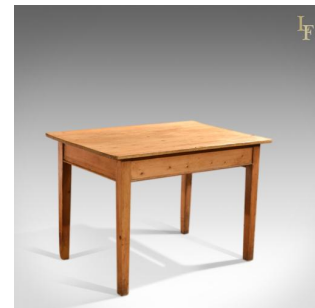

Victorian Antique Pine Table, c.1900

DESCRIPTION

Our Stock # LFA-1337 This is an antique, pine, country kitchen, dining table dating to c.1900. Raised on gently tapered, square section legs, this modest table is full of rustic charm and character with all the desirable wear and patina one would expect in a piece of this type. Perfect as a workhorse for the kitchen and informal dining, the three plank top sits above a plain frieze featuring a single, dovetailed drawer to one end, dressed with a simple turned pull. A charming small table with solid joints and construction, delivered waxed, polished and ready for the home.

Search [London Fine for #LFA-1337](#) or scan the QR code for more photos and details

DIMENSIONS

Max Width: 107cm (42.25")

Max Depth: 75cm (29.5")

Max Height: 75cm (29.5")