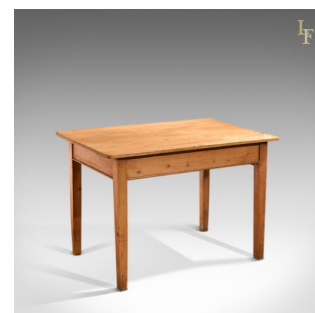

Victorian Antique Pine Table, c.1900

DESCRIPTION

Our Stock # LFA-1337 This is an antique, pine, country kitchen, dining table dating to c.1900. Raised on gently tapered, square section legs, this modest table is full of rustic charm and character with all the desirable wear and patina one would expect in a piece of this type. Perfect as a workhorse for the kitchen and informal dining, the three plank top sits above a plain frieze featuring a single, dovetailed drawer to one end, dressed with a simple turned pull. A charming small table with solid joints and construction, delivered waxed, polished and ready for the home.

Search [London Fine for #LFA-1337](#) or scan the QR code for more photos and details

DIMENSIONS

Max Width: 107cm (42.25")

Max Depth: 75cm (29.5")

Max Height: 75cm (29.5")