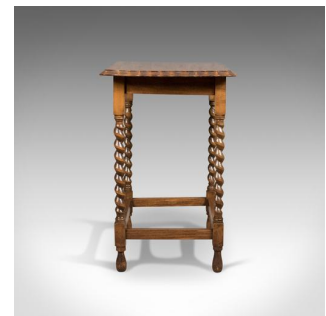

## Antique Side Table, English, Edwardian, Oak, Stretcher, Circa 1910

### DESCRIPTION

Our Stock # 12.1772

This is an antique side table, an English, Edwardian, oak stretcher table dating to circa 1910.

- Well figured oak displaying good colouration
- Desirable aged patina with a wax polished finish
- Generous stock to the top with attractive rippled edge moulding
- Plain frieze displays grain interest
- Tall, slender barley twist legs united by a box stretcher
- Raised on elongated bulb feet

A simple and elegant occasional table. Solid joints and construction, delivered waxed, polished and ready for the home.

Search [London Fine for #12.1772](#) , or scan the QR code for more photos and details

### DIMENSIONS

Max Width: 61cm (24")

Max Depth: 46cm (18")

Max Height: 71cm (28")