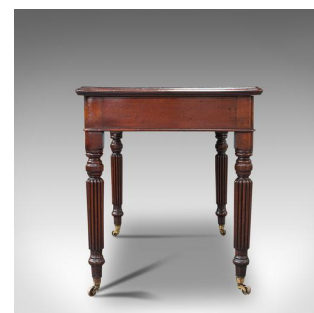

Antique Correspondence Desk, English, Mahogany, Writing Table, Regency, C.1820

DESCRIPTION

Our Stock # 18.7619

This is an antique correspondence desk. An English, mahogany and leather writing table, dating to the Regency period, circa 1820.

- Fine example of a classic staple from the Regency period
- Displays a desirable aged patina throughout
- Select mahogany shows fine grain interest and deep russet hues
- Inset dark blue leather skiver in very good order
 - The generously sized skiver accentuated with gold tooling, foliate motif and embossed detail
- Pair of drawers to front, each dressed with circular drop handle pulls over decorative flowerhead backplates
- Inset, brass-lined locks to each drawer – in working order with key present
- Standing upon a quartet of carved and reeded legs, riding smoothly upon brass castors

This is an appealing antique correspondence desk, with a quality leather skiver and attractive Mahogany stocks. Solid joints and construction, delivered waxed, polished and ready for the home or office