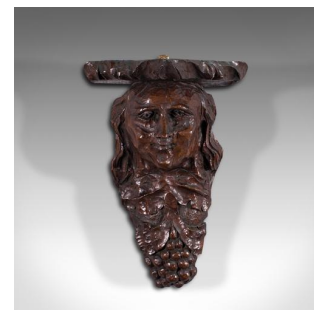

Antique Decorative Sconce, American, Carved Oak, Figure, Candle Bracket, C.1800

DESCRIPTION

Our Stock # 18.7515

This is an antique decorative sconce. An American, carved oak figural candle bracket, dating to the late 18th century, circa 1800.

- Wonderfully naive carving to this fascinating American sconce
- Displays a desirable aged patina
- Carved oak offers deep russet hues beneath a wax polish finish
- Figural masque sits below a usefully flat candle surface with chipped edge
- Bountiful grapes decorate the tapering lower form
- Dressed with a small brass hanging loop for ease of wall mounting

This is a delightful antique decorative sconce with naive, late Colonial appeal. Delivered waxed, polished and ready to hang.

Search [London Fine for #18.7515](#) , or scan the QR code for more photos and details

DIMENSIONS

Max Width: 16.5cm (6.5")

Max Depth: 17.5cm (7")

Max Height: 24.5cm (9.75")

LIST PRICE

£745.00