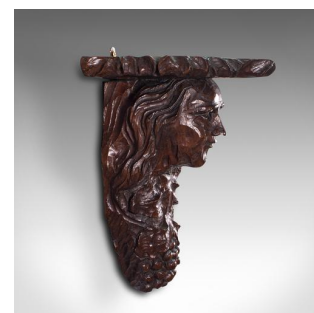

Antique Decorative Sconce, American, Carved Oak, Figure, Candle Bracket, C.1800

DESCRIPTION

Our Stock # 18.7515

This is an antique decorative sconce. An American, carved oak figural candle bracket, dating to the late 18th century, circa 1800.

- Wonderfully naive carving to this fascinating American sconce
- Displays a desirable aged patina
- Carved oak offers deep russet hues beneath a wax polish finish
- Figural masque sits below a usefully flat candle surface with chipped edge
- Bountiful grapes decorate the tapering lower form
- Dressed with a small brass hanging loop for ease of wall mounting

This is a delightful antique decorative sconce with naive, late Colonial appeal. Delivered waxed, polished and ready to hang.

Search [London Fine for #18.7515](#) , or scan the QR code for more photos and details