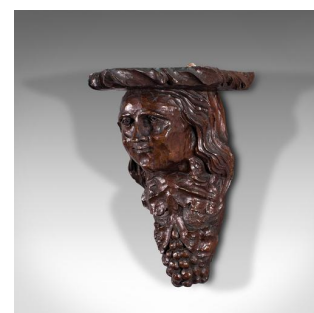

Antique Decorative Sconce, American, Carved Oak, Figure, Candle Bracket, C.1800

DESCRIPTION

Our Stock # 18.7515

This is an antique decorative sconce. An American, carved oak figural candle bracket, dating to the late 18th century, circa 1800.

- Wonderfully naive carving to this fascinating American sconce
- Displays a desirable aged patina
- Carved oak offers deep russet hues beneath a wax polish finish
- Figural masque sits below a usefully flat candle surface with chipped edge
- Bountiful grapes decorate the tapering lower form
- Dressed with a small brass hanging loop for ease of wall mounting

This is a delightful antique decorative sconce with naive, late Colonial appeal. Delivered waxed, polished and ready to hang.

Search [London Fine for #18.7515](#) , or scan the QR code for more photos and details