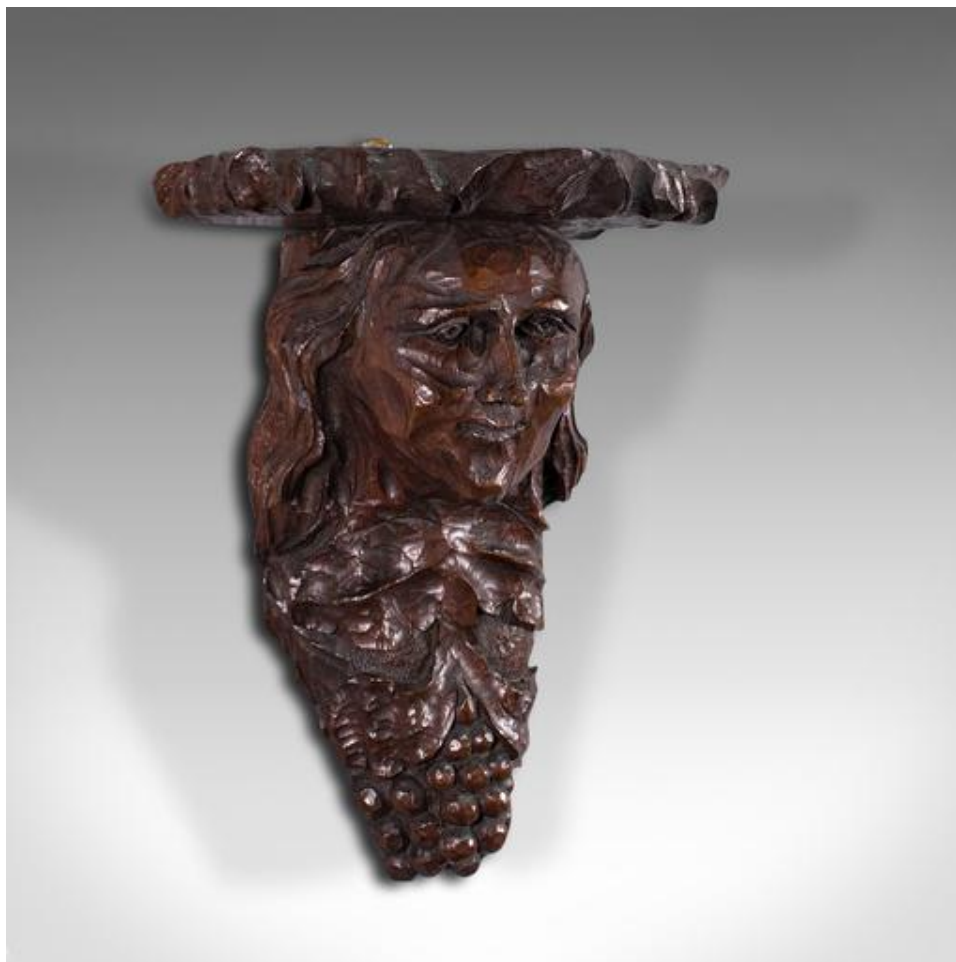

Antique Decorative Sconce, American, Carved Oak, Figure, Candle Bracket, C.1800

DESCRIPTION

Our Stock # 18.7515

This is an antique decorative sconce. An American, carved oak figural candle bracket, dating to the late 18th century, circa 1800.

- Wonderfully naive carving to this fascinating American sconce
- Displays a desirable aged patina
- Carved oak offers deep russet hues beneath a wax polish finish
- Figural masque sits below a usefully flat candle surface with chipped edge
- Bountiful grapes decorate the tapering lower form
- Dressed with a small brass hanging loop for ease of wall mounting

This is a delightful antique decorative sconce with naive, late Colonial appeal. Delivered waxed, polished and ready to hang.

Search [London Fine for #18.7515](#) , or scan the QR code for more photos and details

DIMENSIONS

Max Width: 16.5cm (6.5")

Max Depth: 17.5cm (7")

Max Height: 24.5cm (9.75")

LIST PRICE

£745.00