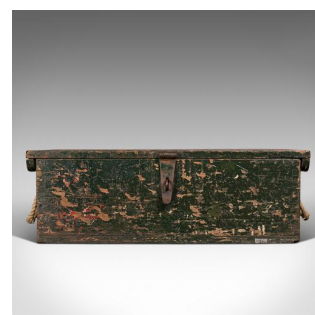

Small Antique Mariner's Trunk, English, Pine, Chest, Late Victorian, Circa 1900

**DESCRIPTION**

Our Stock # 18.6598

This is a small antique mariner's tool trunk. An English, pine chest, dating to the late Victorian period, circa 1900.

- Delightfully weathered and of enduring practicality
- Displaying a desirable aged patina throughout
- Painted pine in deep green hue with hints of natural finish
- Stout lid opens to reveal natural caramel hues
- Dressed with a long iron clasp to front
- Two broad strap hinges to the inside articulate the lid
- Useful tool tray sits within guided runners and can be easily removed
- Pair of rope handles sit within broad, strong keepers

This is a charming small antique mariner's chest with pleasingly patinated appearance. Delivered polished and ready to serve.

Search [London Fine for #18.6598](#) , or scan the QR code for more photos and details

DIMENSIONS

Max Width: 66cm (26")

Max Depth: 37cm (14.5")

Max Height: 22cm (8.75")

LIST PRICE

£395.00