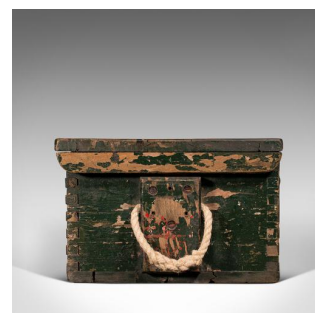

Small Antique Mariner's Trunk, English, Pine, Chest, Late Victorian, Circa 1900

**DESCRIPTION**

Our Stock # 18.6598

This is a small antique mariner's tool trunk. An English, pine chest, dating to the late Victorian period, circa 1900.

- Delightfully weathered and of enduring practicality
- Displaying a desirable aged patina throughout
- Painted pine in deep green hue with hints of natural finish
- Stout lid opens to reveal natural caramel hues
- Dressed with a long iron clasp to front
- Two broad strap hinges to the inside articulate the lid
- Useful tool tray sits within guided runners and can be easily removed
- Pair of rope handles sit within broad, strong keepers

This is a charming small antique mariner's chest with pleasingly patinated appearance. Delivered polished and ready to serve.

Search [London Fine for #18.6598](#) , or scan the QR code for more photos and details

DIMENSIONS

Max Width: 66cm (26")

Max Depth: 37cm (14.5")

Max Height: 22cm (8.75")

LIST PRICE

£395.00