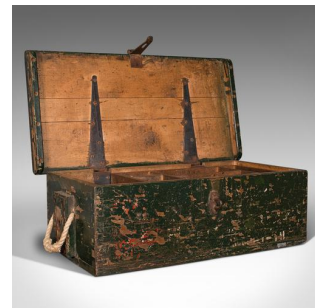

Small Antique Mariner's Trunk, English, Pine, Chest, Late Victorian, Circa 1900

**DESCRIPTION**

Our Stock # 18.6598

This is a small antique mariner's tool trunk. An English, pine chest, dating to the late Victorian period, circa 1900.

- Delightfully weathered and of enduring practicality
- Displaying a desirable aged patina throughout
- Painted pine in deep green hue with hints of natural finish
- Stout lid opens to reveal natural caramel hues
- Dressed with a long iron clasp to front
- Two broad strap hinges to the inside articulate the lid
- Useful tool tray sits within guided runners and can be easily removed
- Pair of rope handles sit within broad, strong keepers

This is a charming small antique mariner's chest with pleasingly patinated appearance. Delivered polished and ready to serve.

Search [London Fine for #18.6598](#) , or scan the QR code for more photos and details

DIMENSIONS

Max Width: 66cm (26")

Max Depth: 37cm (14.5")

Max Height: 22cm (8.75")

LIST PRICE

£395.00