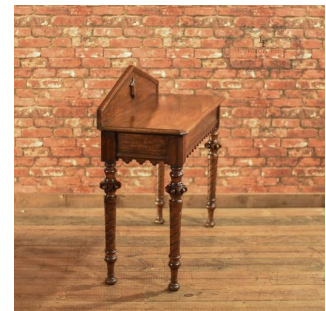

Regency Oak Console Table, c.1820

DESCRIPTION

Our Stock # LFA-1329 This is an antique, Regency period console table dating to c.1820. Raised on turned feet with tapered, helix reeded column legs beneath cup and ball caps, the deep apron is dressed with inverted castellated swags. To the right hand end, a hidden, blind drawer is oak lined with hand cut dovetails offering useful storage within. The top is in fine order and displays attractive graining with a moulded edge detail and canted corners. To the rear, a generous pitched up-stand is decorated with a carved shield motif and moulded edge. In fine order and warm russet tones glowing in the deep waxed finish this table has solid joints and is delivered waxed, polished and ready for the home.

Search [London Fine for #LFA-1329](#) or scan the QR code for more photos and details

DIMENSIONS

Max Width: 105cm (41.25")

Max Depth: 40cm (15.75")

Max Height: 74cm (29.25") Plus Up-stand Max Height 21cm (8.25")