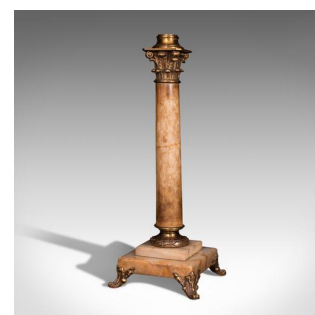

Antique Centrepiece Candelabra, Marble, Decorative, Candlestick, Victorian, 1870

DESCRIPTION

Our Stock # 18.7040

This is an antique centrepiece candelabra. A Continental, Sienna marble and gilt metal decorative candlestick, dating to the Victorian period, circa 1870.

- Delightfully Italianate and of good proportion
- Displaying a desirable aged patina and in good order
- Presenting inviting colour, the Sienna marble radiates warmth from its yellow hues
- Polished gilt metal offers contrasting golden tones
- Candle nozzle stands above a triumphant plume of feathers
- Decorated circular mount supporting the whole
- Tiered pedestal base stands upon a quartet of shaped legs with scrolled toes

This is a superb antique centrepiece candelabra, and of wonderful size for the dining table. Offering pleasing colour and gilt finish, dress your dinner parties with this decorative candlestick. Delivered polished and ready to display.

Search [London Fine for #18.7040](#) , or scan the QR code for more photos and details

DIMENSIONS

- Max Width: 15.5cm (6")
- Max Depth: 15.5cm (6")
- Max Height: 41cm (16.25")
- Candle Nozzle Diameter: 2.5cm (1")