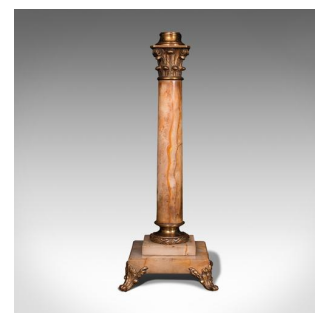

Antique Centrepiece Candelabra, Marble, Decorative, Candlestick, Victorian, 1870

DESCRIPTION

Our Stock # 18.7040

This is an antique centrepiece candelabra. A Continental, Sienna marble and gilt metal decorative candlestick, dating to the Victorian period, circa 1870.

- Delightfully Italianate and of good proportion
- Displaying a desirable aged patina and in good order
- Presenting inviting colour, the Sienna marble radiates warmth from its yellow hues
- Polished gilt metal offers contrasting golden tones
- Candle nozzle stands above a triumphant plume of feathers
- Decorated circular mount supporting the whole
- Tiered pedestal base stands upon a quartet of shaped legs with scrolled toes

This is a superb antique centrepiece candelabra, and of wonderful size for the dining table. Offering pleasing colour and gilt finish, dress your dinner parties with this decorative candlestick. Delivered polished and ready to display.

Search [London Fine for #18.7040](#) , or scan the QR code for more photos and details

DIMENSIONS

- Max Width: 15.5cm (6")
- Max Depth: 15.5cm (6")
- Max Height: 41cm (16.25")
- Candle Nozzle Diameter: 2.5cm (1")