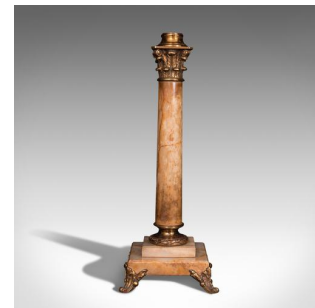

Antique Centrepiece Candelabra, Marble, Decorative, Candlestick, Victorian, 1870

DESCRIPTION

Our Stock # 18.7040

This is an antique centrepiece candelabra. A Continental, Sienna marble and gilt metal decorative candlestick, dating to the Victorian period, circa 1870.

- Delightfully Italianate and of good proportion
- Displaying a desirable aged patina and in good order
- Presenting inviting colour, the Sienna marble radiates warmth from its yellow hues
- Polished gilt metal offers contrasting golden tones
- Candle nozzle stands above a triumphant plume of feathers
- Decorated circular mount supporting the whole
- Tiered pedestal base stands upon a quartet of shaped legs with scrolled toes

This is a superb antique centrepiece candelabra, and of wonderful size for the dining table. Offering pleasing colour and gilt finish, dress your dinner parties with this decorative candlestick. Delivered polished and ready to display.

Search [London Fine for #18.7040](#) , or scan the QR code for more photos and details

DIMENSIONS

- Max Width: 15.5cm (6")
- Max Depth: 15.5cm (6")
- Max Height: 41cm (16.25")
- Candle Nozzle Diameter: 2.5cm (1")