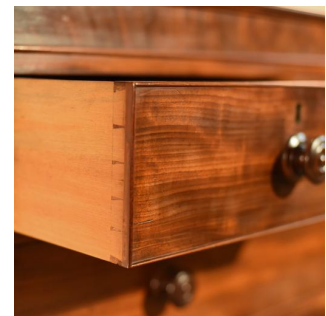

## Victorian Mahogany Chest of Drawers, c.1880

### DESCRIPTION

Our Stock # LFA-1332 This is an antique, mahogany chest of drawers dating to c.1880. A super example of its type, this chest is in good order throughout and displays rich, russet tones in the mahogany and good grain detail on all sides. Beneath the top, the frieze is book matched in flame mahogany adding interest and proportion over the 'two over three' drawer configuration with the bottom, 'jumper drawer' generous in depth. The cabinet raised on attractive 'honey pot', cup and cover turned feet. The drawers are well constructed with cock beading, dove tail joints, original turned pulls in a complimentary dark finish and brass keyhole linings. The brass locks are present but the key absent. A delightful mid-sized chest of drawers with solid joints and construction, delivered waxed, polished and ready for the home.

### DIMENSIONS

Max Width: 104cm (41")  
Max Depth: 56cm (22")  
Max Height: 113cm (44.5")