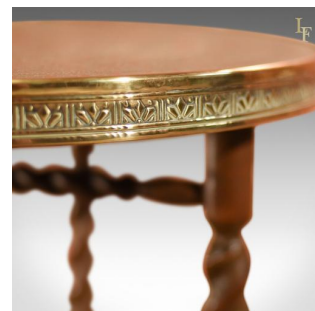

Early C20th Brass Coffee Table, c.1930

DESCRIPTION

Our Stock # 10.1313

This is an antique, folding brass coffee table dating to c.1930.

This is a fine example of highly skilled repoussé work with Islamic characters and arabesque motifs in bands around the face of the patinated brass top.

The folding base is in good order with ring turned feet and barley twist columns and stretchers. The wood with good colour and finish offers a stable platform for the top.

Solid joints and smooth folding action. Delivered waxed, polished and ready for the home.

Search [London Fine for #10.1313](#), or scan the QR code for more photos and details

DIMENSIONS

Top Diameter: 60cm (23.5")

Max Height: 58cm (22.75")