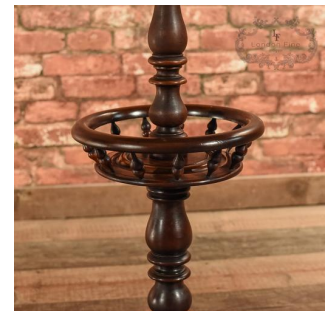

## Victorian Mahogany Side Table, c.1860

### DESCRIPTION

Our Stock # LFA-1345 This is an antique, Victorian 'ship's' table dating to c.1860. With nautical overtones, this delightful little side table stands proud on three feet with scrolled toes beneath a highly polished dish turned base plate. A stout turned column rising from the centre, supports the top as well as a flared, galleried under-tier, ideal for a ball of wool or two whilst knitting. The top displays good colour and grain detail to the choice mahogany and is finished with a moulded edge detail. Solid joints and stable, delivered waxed, polished and ready for the home.

### DIMENSIONS

Max Width: 46cm (18")  
Max Depth: 46cm (18")  
Max Height: 73cm (28.75")