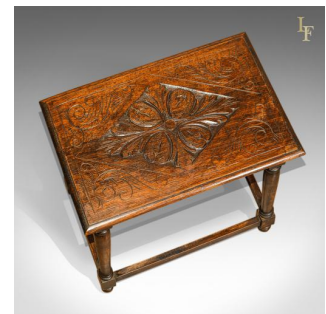

Antique Occasional Table, Late Victorian Oak c.1890

DESCRIPTION

Our Stock # 10.1316

This is an antique, Victorian, oak occasional table dating to c.1890.

Raised on turned oak legs and feet with square section where the boxed stretcher unites them, this diminutive side table carries a warm, country look. The dark, aged finish and deep relief carving would sit well in any cottage setting.

The top has the typical geometric border framing a central, stylised foliate carving and is complimented by the wisps of finer, outer carvings and a simple moulded edge. Beneath, the modest apron is shaped into crescents and lined with carved detail.

A solid little country table, delivered waxed, polished and ready for the home.

Search [London Fine for #10.1316](#), or scan the QR code for more photos and details

DIMENSIONS

Max Width: 61cm (24")

Max Depth: 41cm (16.25")