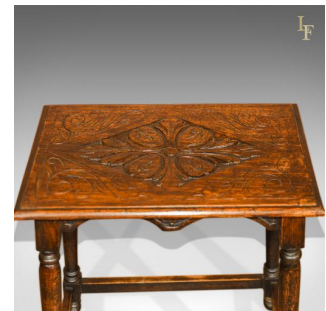

Antique Occasional Table, Late Victorian Oak c.1890

DESCRIPTION

Our Stock # 10.1316

This is an antique, Victorian, oak occasional table dating to c.1890.

Raised on turned oak legs and feet with square section where the boxed stretcher unites them, this diminutive side table carries a warm, country look. The dark, aged finish and deep relief carving would sit well in any cottage setting.

The top has the typical geometric border framing a central, stylised foliate carving and is complimented by the wisps of finer, outer carvings and a simple moulded edge. Beneath, the modest apron is shaped into crescents and lined with carved detail.

A solid little country table, delivered waxed, polished and ready for the home.

Search [London Fine for #10.1316](#), or scan the QR code for more photos and details

DIMENSIONS

Max Width: 61cm (24")

Max Depth: 41cm (16.25")