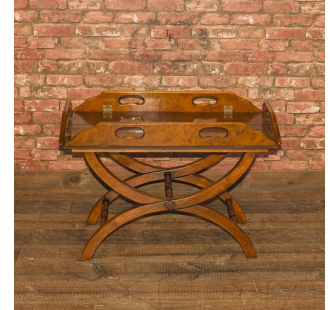

Mid Century 'X' Frame Butler's Tray on Stand

DESCRIPTION

Our Stock # LFA-1309 This is a mid twentieth century butler's tray on stand. A superior example, raised on a serpentine 'X' frame stand united by turned stretchers, the mid joint features a carved rosette detail. The table top beneath the tray faced with a baize. The tray features the classic fold down sides typical of butler's trays, on this example shaped at the corners with rounded handles for comfort and good quality brass hinging. The tray top locates beautifully onto the stand providing a stable surface. This example is finished in fine burr walnut with the most wonderful colour and grain detail all finished to a high shine. The tray top features a simple, fluted, quartered design. A real cracker of a tray table ideal for afternoon tea. Solid joints and construction, delivered waxed, polished and ready for the home.

Search [London Fine](#) for #LFA-1309 or scan the QR code for more photos and details

DIMENSIONS

Open Width: 98cm (38.5")
 Open Depth: 66cm (26")
 Open Height: 49cm (19.25")
 Closed Width: 82cm (32.25")
 Closed Depth: 50cm (19.75")
 Closed Height: 58cm (22.75")