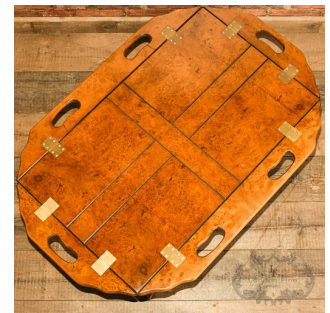

Mid Century 'X' Frame Butler's Tray on Stand

DESCRIPTION

Our Stock # LFA-1309 This is a mid twentieth century butler's tray on stand. A superior example, raised on a serpentine 'X' frame stand united by turned stretchers, the mid joint features a carved rosette detail. The table top beneath the tray faced with a baize. The tray features the classic fold down sides typical of butler's trays, on this example shaped at the corners with rounded handles for comfort and good quality brass hinging. The tray top locates beautifully onto the stand providing a stable surface. This example is finished in fine burr walnut with the most wonderful colour and grain detail all finished to a high shine. The tray top features a simple, fluted, quartered design. A real cracker of a tray table ideal for afternoon tea. Solid joints and construction, delivered waxed, polished and ready for the home.

Search [London Fine](#) for #LFA-1309 or scan the QR code for more photos and details

DIMENSIONS

Open Width: 98cm (38.5")
 Open Depth: 66cm (26")
 Open Height: 49cm (19.25")
 Closed Width: 82cm (32.25")
 Closed Depth: 50cm (19.75")
 Closed Height: 58cm (22.75")