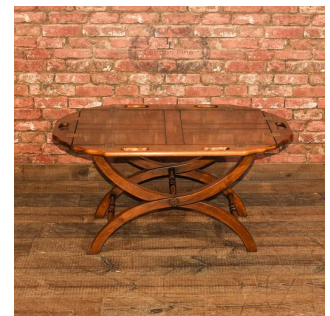

Mid Century 'X' Frame Butler's Tray on Stand

DESCRIPTION

Our Stock # LFA-1309 This is a mid twentieth century butler's tray on stand. A superior example, raised on a serpentine 'X' frame stand united by turned stretchers, the mid joint features a carved rosette detail. The table top beneath the tray faced with a baize. The tray features the classic fold down sides typical of butler's trays, on this example shaped at the corners with rounded handles for comfort and good quality brass hinging. The tray top locates beautifully onto the stand providing a stable surface. This example is finished in fine burr walnut with the most wonderful colour and grain detail all finished to a high shine. The tray top features a simple, fluted, quartered design. A real cracker of a tray table ideal for afternoon tea. Solid joints and construction, delivered waxed, polished and ready for the home.

Search [London Fine](#) for #LFA-1309 or scan the QR code for more photos and details

DIMENSIONS

Open Width: 98cm (38.5")
 Open Depth: 66cm (26")
 Open Height: 49cm (19.25")
 Closed Width: 82cm (32.25")
 Closed Depth: 50cm (19.75")
 Closed Height: 58cm (22.75")