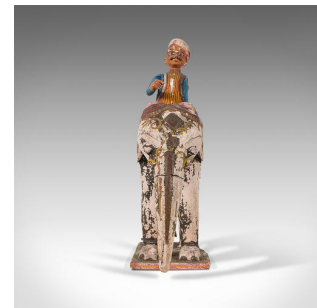

Antique Decorative Elephant and Mahout, Indian, Figure, Early Victorian, C.1850

DESCRIPTION

Our Stock # 18.7133

This is an antique decorative elephant and mahout. An Indian, hand-painted wooden figure, dating to the early Victorian period - mid 19th century.

- A joyful, appealing elephant for lovers of all things cheerful
 - Displays a desirable aged patina - the obvious losses not detracting from the inherent charm
- Hand-painted wood blesses the mahout figure with a colourful visage
- The shock of blue to the rider's coat a fine contrast to the lighter hues
- Dainty, but ready to overcome this and brighten your home
- Aged repaired breaks to both trunk , tail & rider - mahout missing an arm, part of base loss as per images

This is a super antique decorative elephant and rider, with great colours and a loveable patina that is testament to many decades of inquisitive handling and an obvious compulsion to take it in the hand and enjoy it. Delivered ready to delight all those who encounter it.

Search [London Fine for #18.7133](#) , or scan the QR code for more photos and details

DIMENSIONS

Max Width: 9.5cm (3.75")
Max Depth: 26cm (10.25")
Max Height: 28cm (11")

LIST PRICE

£895.00