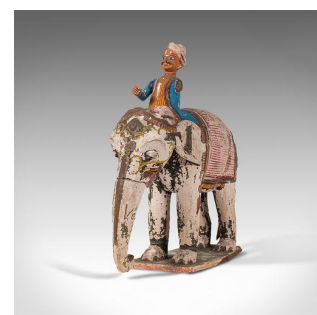

Antique Decorative Elephant and Mahout, Indian, Figure, Early Victorian, C.1850

DESCRIPTION

Our Stock # 18.7133

This is an antique decorative elephant and mahout. An Indian, hand-painted wooden figure, dating to the early Victorian period - mid 19th century.

- A joyful, appealing elephant for lovers of all things cheerful
 - Displays a desirable aged patina - the obvious losses not detracting from the inherent charm
- Hand-painted wood blesses the mahout figure with a colourful visage
- The shock of blue to the rider's coat a fine contrast to the lighter hues
- Dainty, but ready to overcome this and brighten your home
- Aged repaired breaks to both trunk , tail & rider - mahout missing an arm, part of base loss as per images

This is a super antique decorative elephant and rider, with great colours and a loveable patina that is testament to many decades of inquisitive handling and an obvious compulsion to take it in the hand and enjoy it. Delivered ready to delight all those who encounter it.

Search [London Fine for #18.7133](#) , or scan the QR code for more photos and details

DIMENSIONS

Max Width: 9.5cm (3.75")
Max Depth: 26cm (10.25")
Max Height: 28cm (11")

LIST PRICE

£895.00