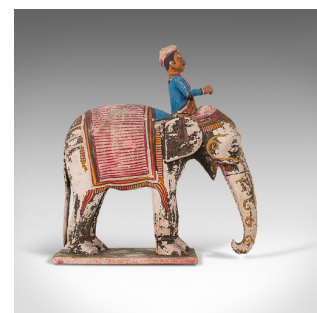

Antique Decorative Elephant and Mahout, Indian, Figure, Early Victorian, C.1850

DESCRIPTION

Our Stock # 18.7133

This is an antique decorative elephant and mahout. An Indian, hand-painted wooden figure, dating to the early Victorian period - mid 19th century.

- A joyful, appealing elephant for lovers of all things cheerful
 - Displays a desirable aged patina - the obvious losses not detracting from the inherent charm
- Hand-painted wood blesses the mahout figure with a colourful visage
- The shock of blue to the rider's coat a fine contrast to the lighter hues
- Dainty, but ready to overcome this and brighten your home
- Aged repaired breaks to both trunk , tail & rider - mahout missing an arm, part of base loss as per images

This is a super antique decorative elephant and rider, with great colours and a loveable patina that is testament to many decades of inquisitive handling and an obvious compulsion to take it in the hand and enjoy it. Delivered ready to delight all those who encounter it.

Search [London Fine for #18.7133](#) , or scan the QR code for more photos and details

DIMENSIONS

Max Width: 9.5cm (3.75")
Max Depth: 26cm (10.25")
Max Height: 28cm (11")

LIST PRICE

£895.00