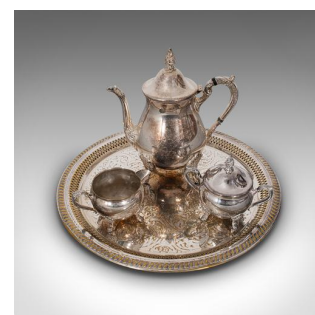

Antique Afternoon Tea Service, English, Silver Plated, Serving Tray, Edwardian

DESCRIPTION

Our Stock # 18.7073

This is an antique afternoon tea service. An English, silver plated 3 piece set with serving tray, dating to the Edwardian period, circa 1910.

- Attractive service with engraved detail
- Displays a desirable aged patina - wonderfully natural tarnish
- Electroplated silver in good order throughout
- Naturally coloured finish commensurate with age
- Large circular serving tray with engraved foliate motif in fine detail
- The rolled edge finished with an eye-catching pierced and gadrooned border
- Tall teapot with decorative spout and slender handle
- The opening lid finished with a tree-shaped finial
- Matching sugar dish and milk jug complete the service
- Removable lid to sugar dish with a repeat of the tree finial
 - Each piece raised upon a quartet of small, serpentine legs with foliate embossed mounts

Search [London Fine for #18.7073](#) , or scan the QR code for more photos and details

DIMENSIONS

- Max Width: 38cm (15")
- Max Depth: 38cm (15")
- Max Height: 24.5cm (9.75")
- Teapot Width: 22cm (8.75")
- Teapot Depth: 12cm (4.75")
- Teapot Height: 23cm (9")
- Sugar Dish Width: 14cm (5.5")
- Sugar Dish Depth: 8.5cm (3.25")
- Sugar Dish Height: 12cm (4.75")
- Milk Jug Width: 12.5cm (5")
- Milk Jug Depth: 8.5cm (3.25")
- Milk Jug Height: 7cm (2.75")
- Serving Tray Width: 38cm (15")