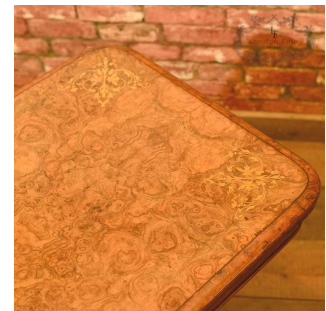

Victorian Burr Walnut Fold Over Card Table, c.1840

DESCRIPTION

Our Stock # LFA-1292 This is an antique, Victorian fold over card table dating to c.1840. The top surface of this table really is a delight: Book matched and quartered burr walnut displays wonderfully with rich honey tones and a fine antique patina. Inlaid with classical garlands to each corner in boxwood and strung to unite them, it creates a subtle border out to the moulded edge detail. Beneath the top a burr walnut apron supports the top that twists then unfolds on the original brass hinges revealing an aged baize, tooled interior over a mahogany lined recess in which to store playing cards, coasters and alike. Raised on the original white ceramic castors, four carved cabriole legs, featuring sinuous moulding detail, sweep into scrolled toes and are united by a turned and tapered stretcher around a central bulb featuring a carved rosette detail. The tapered column supports with lower, flared foliate detail support the fold over top. Beneath the columns, inverted finials complete the extravagant Victorian look and passion for adornment. A fine table, solid joints and construction, delivered, waxed, polished and ready for the home.

Search [London Fine](#) for #LFA-1292 or scan the QR code for more photos and details

DIMENSIONS

Max Width: 96cm (37.75")
 Closed Depth: 48.5cm (19")
 Opening to: 95cm (37.5")
 Max Height: 71cm (28")