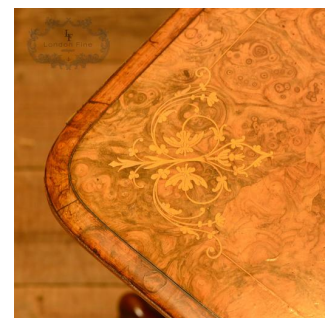

Victorian Burr Walnut Fold Over Card Table, c.1840

DESCRIPTION

Our Stock # LFA-1292 This is an antique, Victorian fold over card table dating to c.1840. The top surface of this table really is a delight: Book matched and quartered burr walnut displays wonderfully with rich honey tones and a fine antique patina. Inlaid with classical garlands to each corner in boxwood and strung to unite them, it creates a subtle border out to the moulded edge detail. Beneath the top a burr walnut apron supports the top that twists then unfolds on the original brass hinges revealing an aged baize, tooled interior over a mahogany lined recess in which to store playing cards, coasters and alike. Raised on the original white ceramic castors, four carved cabriole legs, featuring sinuous moulding detail, sweep into scrolled toes and are united by a turned and tapered stretcher around a central bulb featuring a carved rosette detail. The tapered column supports with lower, flared foliate detail support the fold over top. Beneath the columns, inverted finials complete the extravagant Victorian look and passion for adornment. A fine table, solid joints and construction, delivered, waxed, polished and ready for the home.

Search [London Fine](#) for #LFA-1292 or scan the QR code for more photos and details

DIMENSIONS

Max Width: 96cm (37.75")
 Closed Depth: 48.5cm (19")
 Opening to: 95cm (37.5")
 Max Height: 71cm (28")