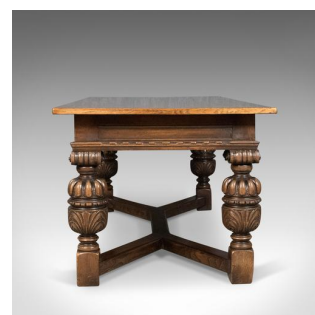

17th Century Revival Refectory Table, Country Kitchen Dining, 20th Century

DESCRIPTION

Our Stock # 11.3493

This is a 20th century interpretation of a 17th century refectionary table in English oak, ideal for country kitchen dining.

- Exceptional quality and beautifully finished
- Four plank, cleated top over moulded apron
- Displaying magnificent medullary rays in a lustrous wax polished finish
- Superb, stout 'cup and cover' baluster legs
- Featuring gadrooned covers over carved acanthus leaf cups
- Topped with scrolled capitols supporting the table top
- Block feet united by double 'Y' stretcher

A magnificent dining table to seat up to six. Solid joints and construction, delivered waxed, polished and ready for the home.

Search [London Fine for #11.3493](#), or scan the QR code for more photos and details

DIMENSIONS

Max Width: 182cm (71.75")

Max Depth: 90cm (35.5")

Max Height: 77cm (30.25")