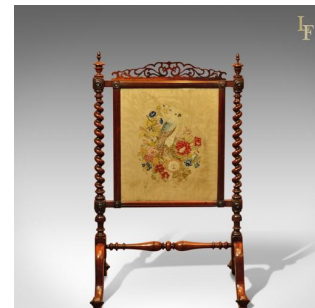

Victorian Rosewood Antique Fire Screen, c.1850

**DESCRIPTION**

Our Stock # LFA-1296

This is an antique, Victorian fire screen dating to c.1850.

Fine quality and constructed in rosewood with great attention to detail, this screen displays a deep lustrous shine and wonderful antique patina.

Rising on scrolled feet, the cabriole legs are united by a turned stretcher. The screen panel is flanked by a pair of fabulous barley twist column supports, superior to most, with upper turned finials. Above the screen a pierced fretwork mount completes the presentation.

The decorative panel of needlepoint textile behind glass depicts a bird and floral spray, with green baize to the reverse.

This English piece is of super quality, presented in good antique condition. Solid joints and construction. Delivered waxed & polished.

Search [London Fine](#) for #LFA-1296 or scan the QR code for more photos and details

DIMENSIONS

Max Width: 69cm (27.25")

Max Depth: 55cm (21.75")

Max Height: 113cm (44.5")