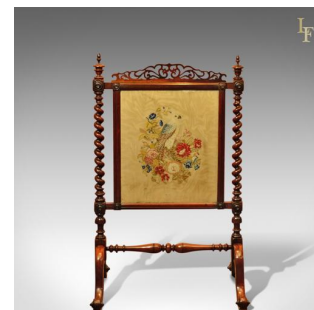

Victorian Rosewood Antique Fire Screen, c.1850

**DESCRIPTION**

Our Stock # LFA-1296

This is an antique, Victorian fire screen dating to c.1850.

Fine quality and constructed in rosewood with great attention to detail, this screen displays a deep lustrous shine and wonderful antique patina.

Rising on scrolled feet, the cabriole legs are united by a turned stretcher. The screen panel is flanked by a pair of fabulous barley twist column supports, superior to most, with upper turned finials. Above the screen a pierced fretwork mount completes the presentation.

The decorative panel of needlepoint textile behind glass depicts a bird and floral spray, with green baize to the reverse.

This English piece is of super quality, presented in good antique condition. Solid joints and construction. Delivered waxed & polished.

Search [London Fine](#) for #LFA-1296 or scan the QR code for more photos and details

DIMENSIONS

Max Width: 69cm (27.25")

Max Depth: 55cm (21.75")

Max Height: 113cm (44.5")