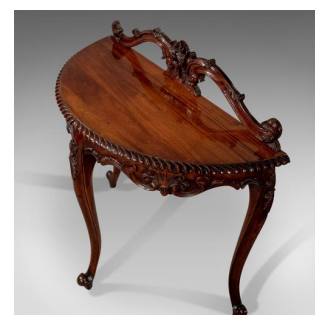

## Demi-Lune Mahogany Console Table, Late 20th Century in the Regency Form

### DESCRIPTION

Our Stock # 11.3450

This is an ornate demi-lune console table dating to the late 20th century in the Regency form.

- Displaying beautifully as a feature table
- Attractive mahogany with lustrous sheen
- Classic colour and a desirable grain
- Demi-lune form with 'pie-crust' edge
- Raised rear ornate moulding in sweeping foliate form
- Elevated on elegant cabriole legs with ball ankle
- Wonderful serpentine carved foliate theme to the frieze swag
- A glamorous feature table in very good condition

### DIMENSIONS

Max Width: 93cm (36.5")

Max Depth: 39cm (15.25")

Max Height: 75cm (29.5")