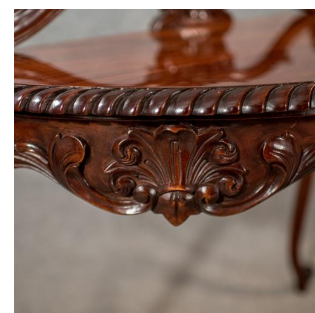

## Demi-Lune Mahogany Console Table, Late 20th Century in the Regency Form

### DESCRIPTION

Our Stock # 11.3450

This is an ornate demi-lune console table dating to the late 20th century in the Regency form.

- Displaying beautifully as a feature table
- Attractive mahogany with lustrous sheen
- Classic colour and a desirable grain
- Demi-lune form with 'pie-crust' edge
- Raised rear ornate moulding in sweeping foliate form
- Elevated on elegant cabriole legs with ball ankle
- Wonderful serpentine carved foliate theme to the frieze swag
- A glamorous feature table in very good condition

### DIMENSIONS

Max Width: 93cm (36.5")

Max Depth: 39cm (15.25")

Max Height: 75cm (29.5")