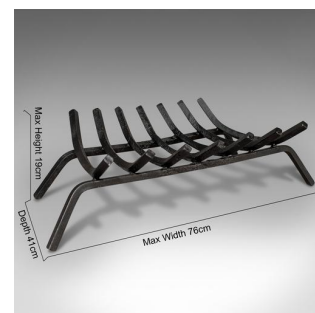

## Antique Fire Basket, Free Standing Fireplace Iron Grate, Circa 1900

### DESCRIPTION

Our Stock # 11.3383

This is an antique fire basket, a free-standing fireplace iron grate in iron dating to c.1900.

- Delightfully provincial basket design
- Suitable for all fuel types
- Offering medieval styling
- Cowhorn bow with pinched rear
- Easy to move for clean out
- In iron with black finish

### DIMENSIONS

Max Width: 76cm (30")

Max Depth: 41cm (16.25")

Max Height: 19cm (7.5")