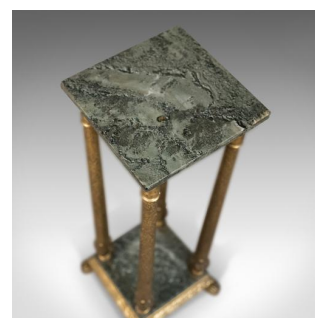

French Antique Pedestal, Marbled Plant Stand, Ormolu, Circa 1900

**DESCRIPTION**

Our Stock # LFA-1782

This is a French antique pedestal, a marbled plant stand with ormolu, dating to c.1900.

- Raised on lion paw feet to shaped plinth
- Lower tier supporting four tapering columns
- Rising from acanthus leaf mounts
- Unusual textured ormolu finish
- Green Belgian marbled top in good order

A striking and elaborate, sturdy platform. Solid joints and construction, delivered ready for the home.

Search [London Fine](#) for #LFA-1782 or scan the QR code for more photos and details

DIMENSIONS

Max Width: 35cm (13.75")

Max Depth: 35cm (13.75")

Max Height: 86.5cm (34")