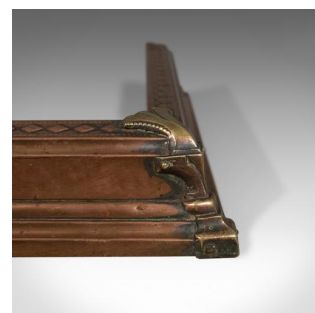

Antique Art Nouveau Fire Kerb, Victorian Fireside Fender, English Circa 1900

DESCRIPTION

Our Stock # 11.3490

This is an antique Art Nouveau fire kerb, Victorian fireside fender, English circa 1900.

- Beautifully pressed step form kerb
- Desirable patinated copper
- Attractive contrasting brass corner plates
- Running lozenge detail to the top
- Mid-sized, ideal for most installations

An attractive period piece. Solid joints and construction, delivered ready for the home.

Search [London Fine for #11.3490](#), or scan the QR code for more photos and details

DIMENSIONS

External:

Max Width: 119.5cm (47")

Max Depth: 36cm (14.25")

Max Height: 8cm (3.25")

Internal:

Max Width: 106cm (41.75")

Max Depth: 30cm (11.75")

Max Height: 8cm (3.25")