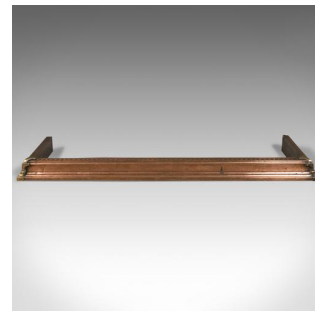

Antique Art Nouveau Fire Kerb, Victorian Fireside Fender, English Circa 1900

DESCRIPTION

Our Stock # 11.3490

This is an antique Art Nouveau fire kerb, Victorian fireside fender, English circa 1900.

- Beautifully pressed step form kerb
- Desirable patinated copper
- Attractive contrasting brass corner plates
- Running lozenge detail to the top
- Mid-sized, ideal for most installations

An attractive period piece. Solid joints and construction, delivered ready for the home.

Search [London Fine for #11.3490](#), or scan the QR code for more photos and details

DIMENSIONS

External:

Max Width: 119.5cm (47")

Max Depth: 36cm (14.25")

Max Height: 8cm (3.25")

Internal:

Max Width: 106cm (41.75")

Max Depth: 30cm (11.75")

Max Height: 8cm (3.25")